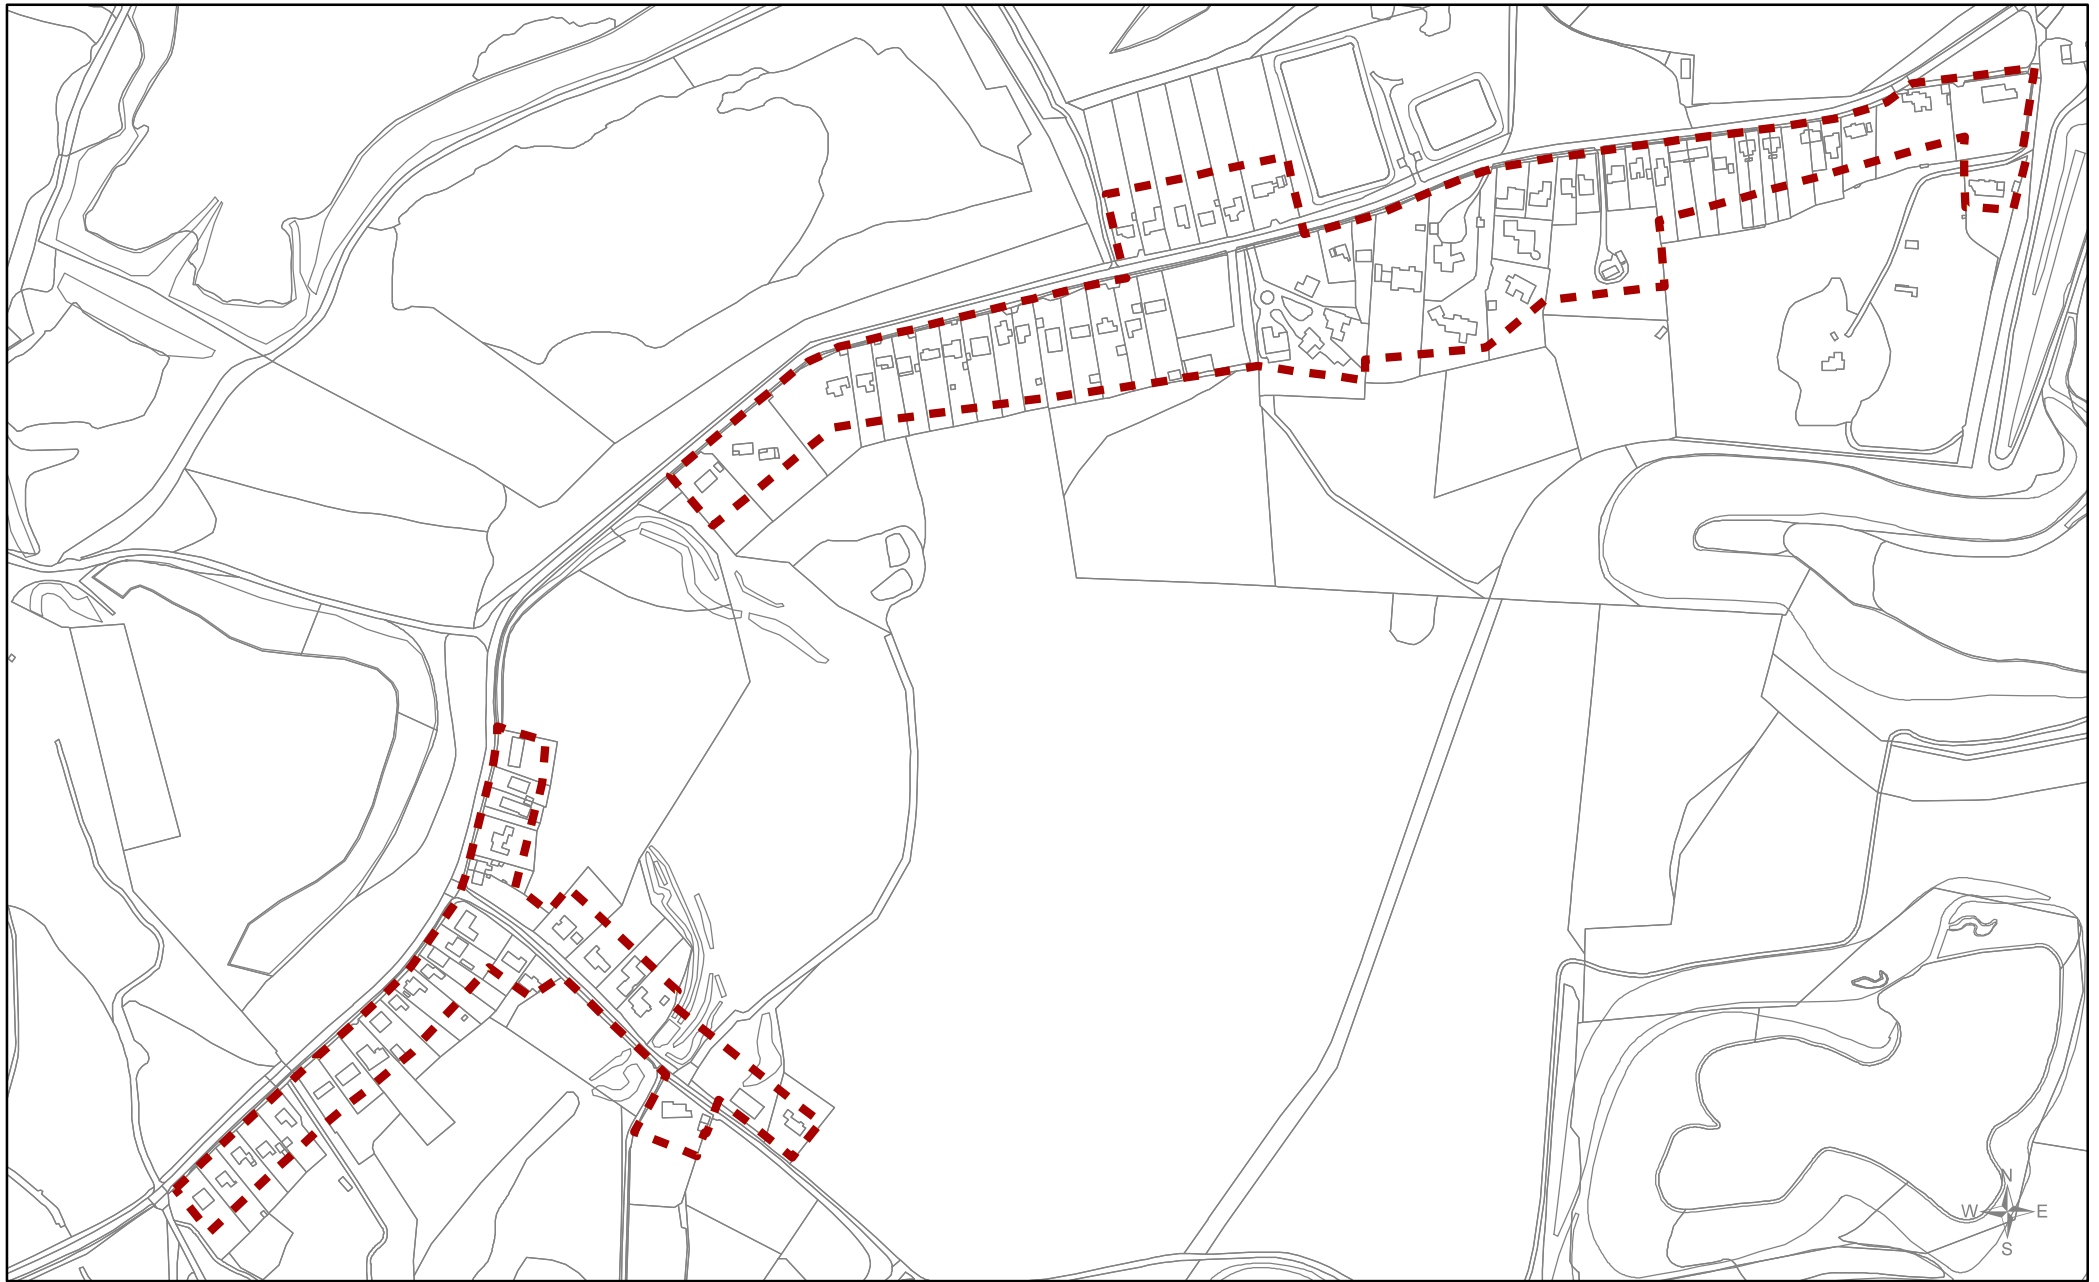

Borough Council of King's Lynn & West Norfolk Tel. 01553 616200 Email: ldf@west-norfolk.gov.uk	Leziate Evolved DRAFT Development Boundary Suggestion Local Plan review (2016 - 2036) 'Smaller Villages and Hamlets'	Scale 1:5,000 Drawn by FB/PP	Date 04/08/2017 Reference Number 007b	Legend - Draft boundary suggestions reviewed - First draft boundary suggestion	© Crown copyright and database rights 2017 Ordnance Survey 100024314