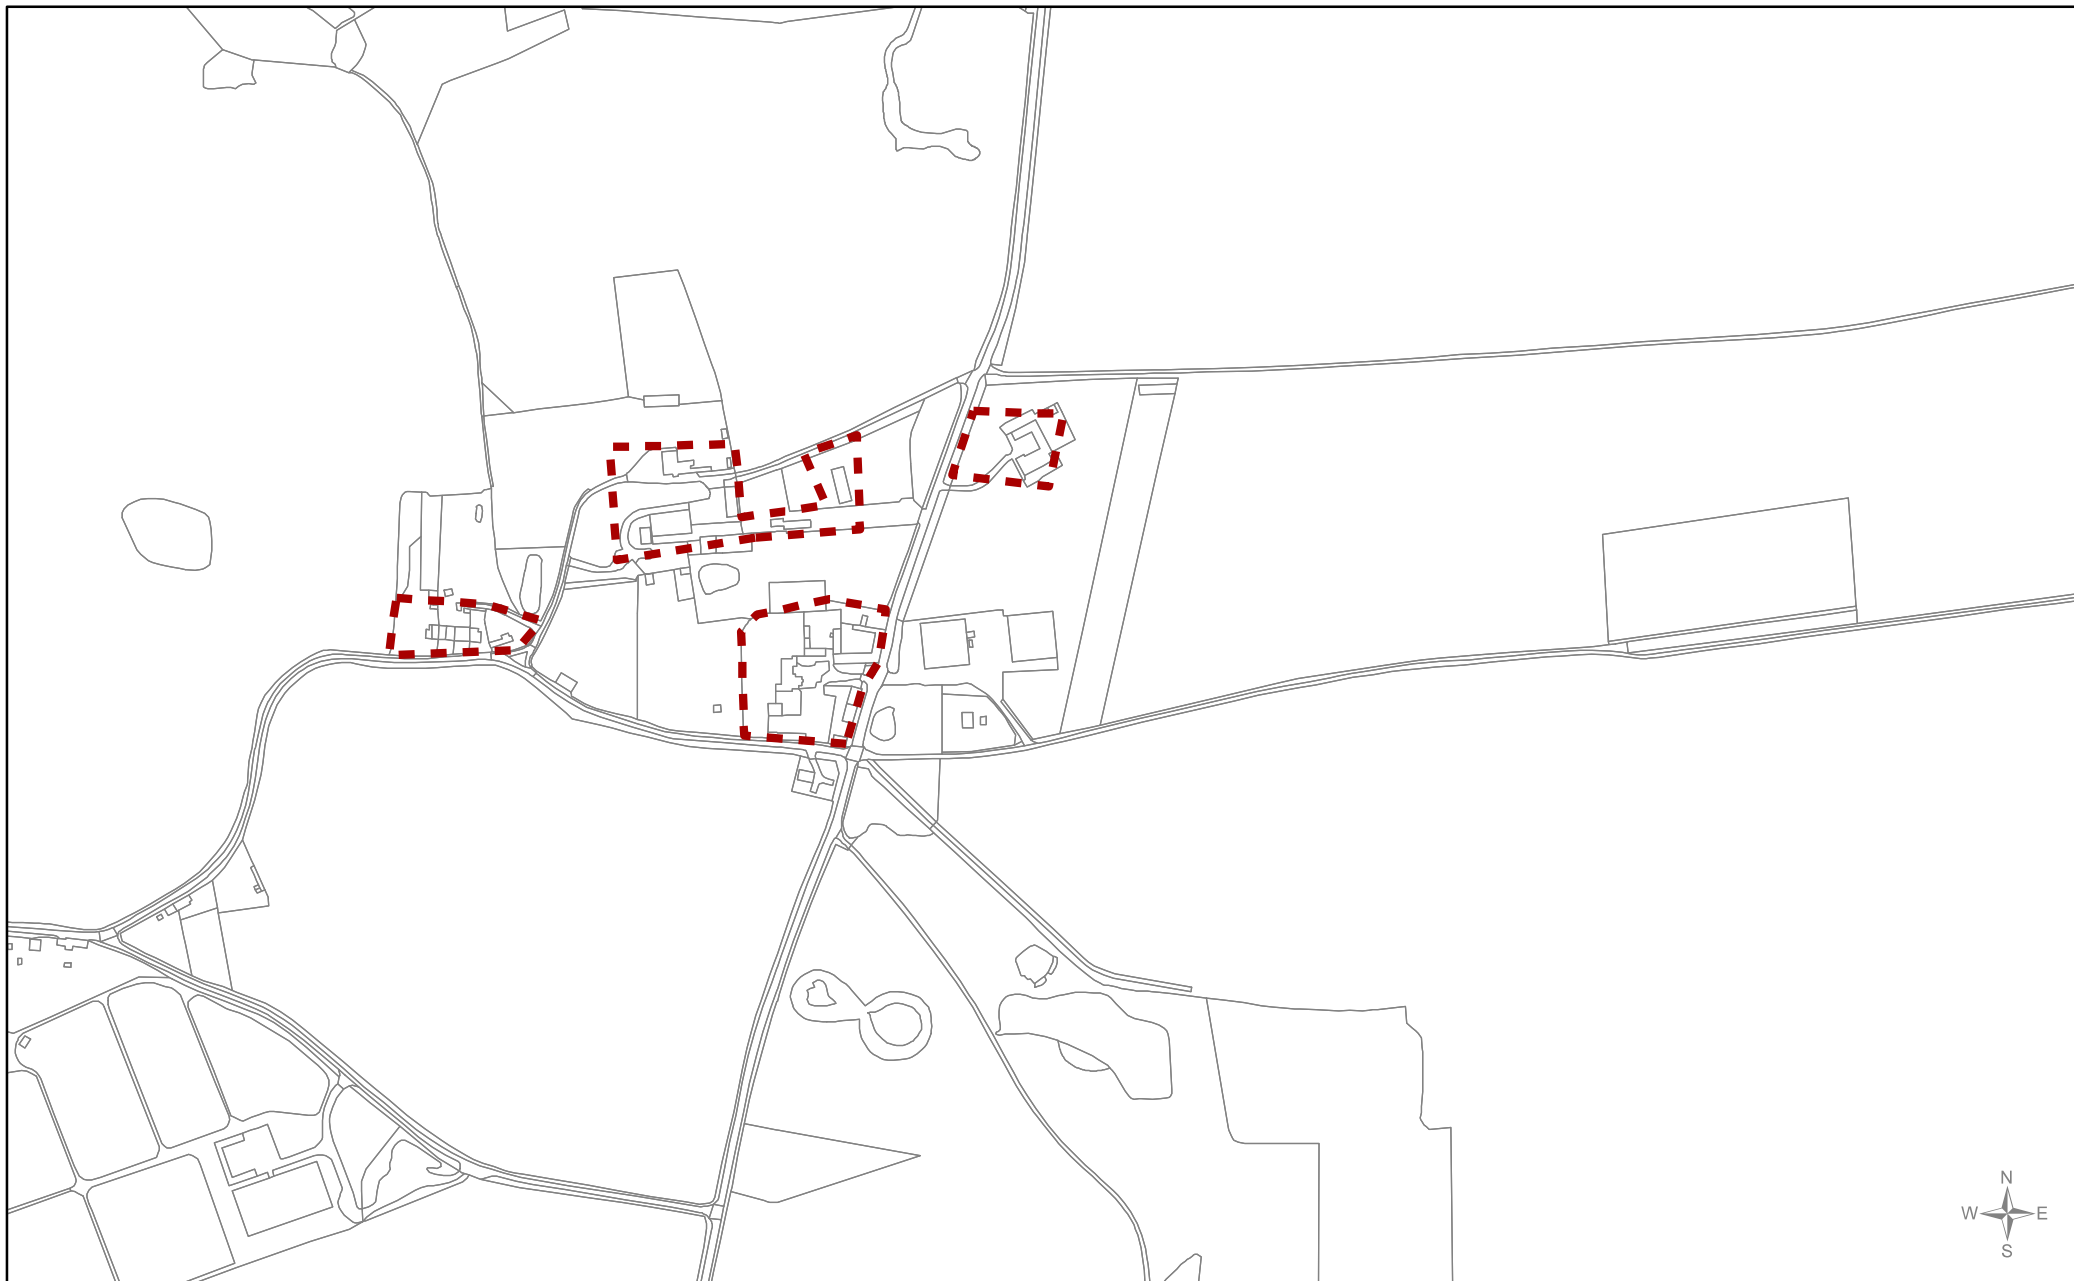

Borough Council of
**King's Lynn &
West Norfolk**
Tel. 01553 616200
Email: ldf@west-norfolk.gov.uk

Congham EAST
Evolved DRAFT Development Boundary Suggestion

Local Plan review (2016 - 2036)
'Smaller Villages and Hamlets'

Scale
1:5,000

Drawn by
FB/PP

Date
04/08/2017

Reference Number
005b_EAST

Legend
Draft boundary suggestions reviewed
First draft boundary suggestion

© Crown copyright and
database rights 2017
Ordnance Survey 100024314