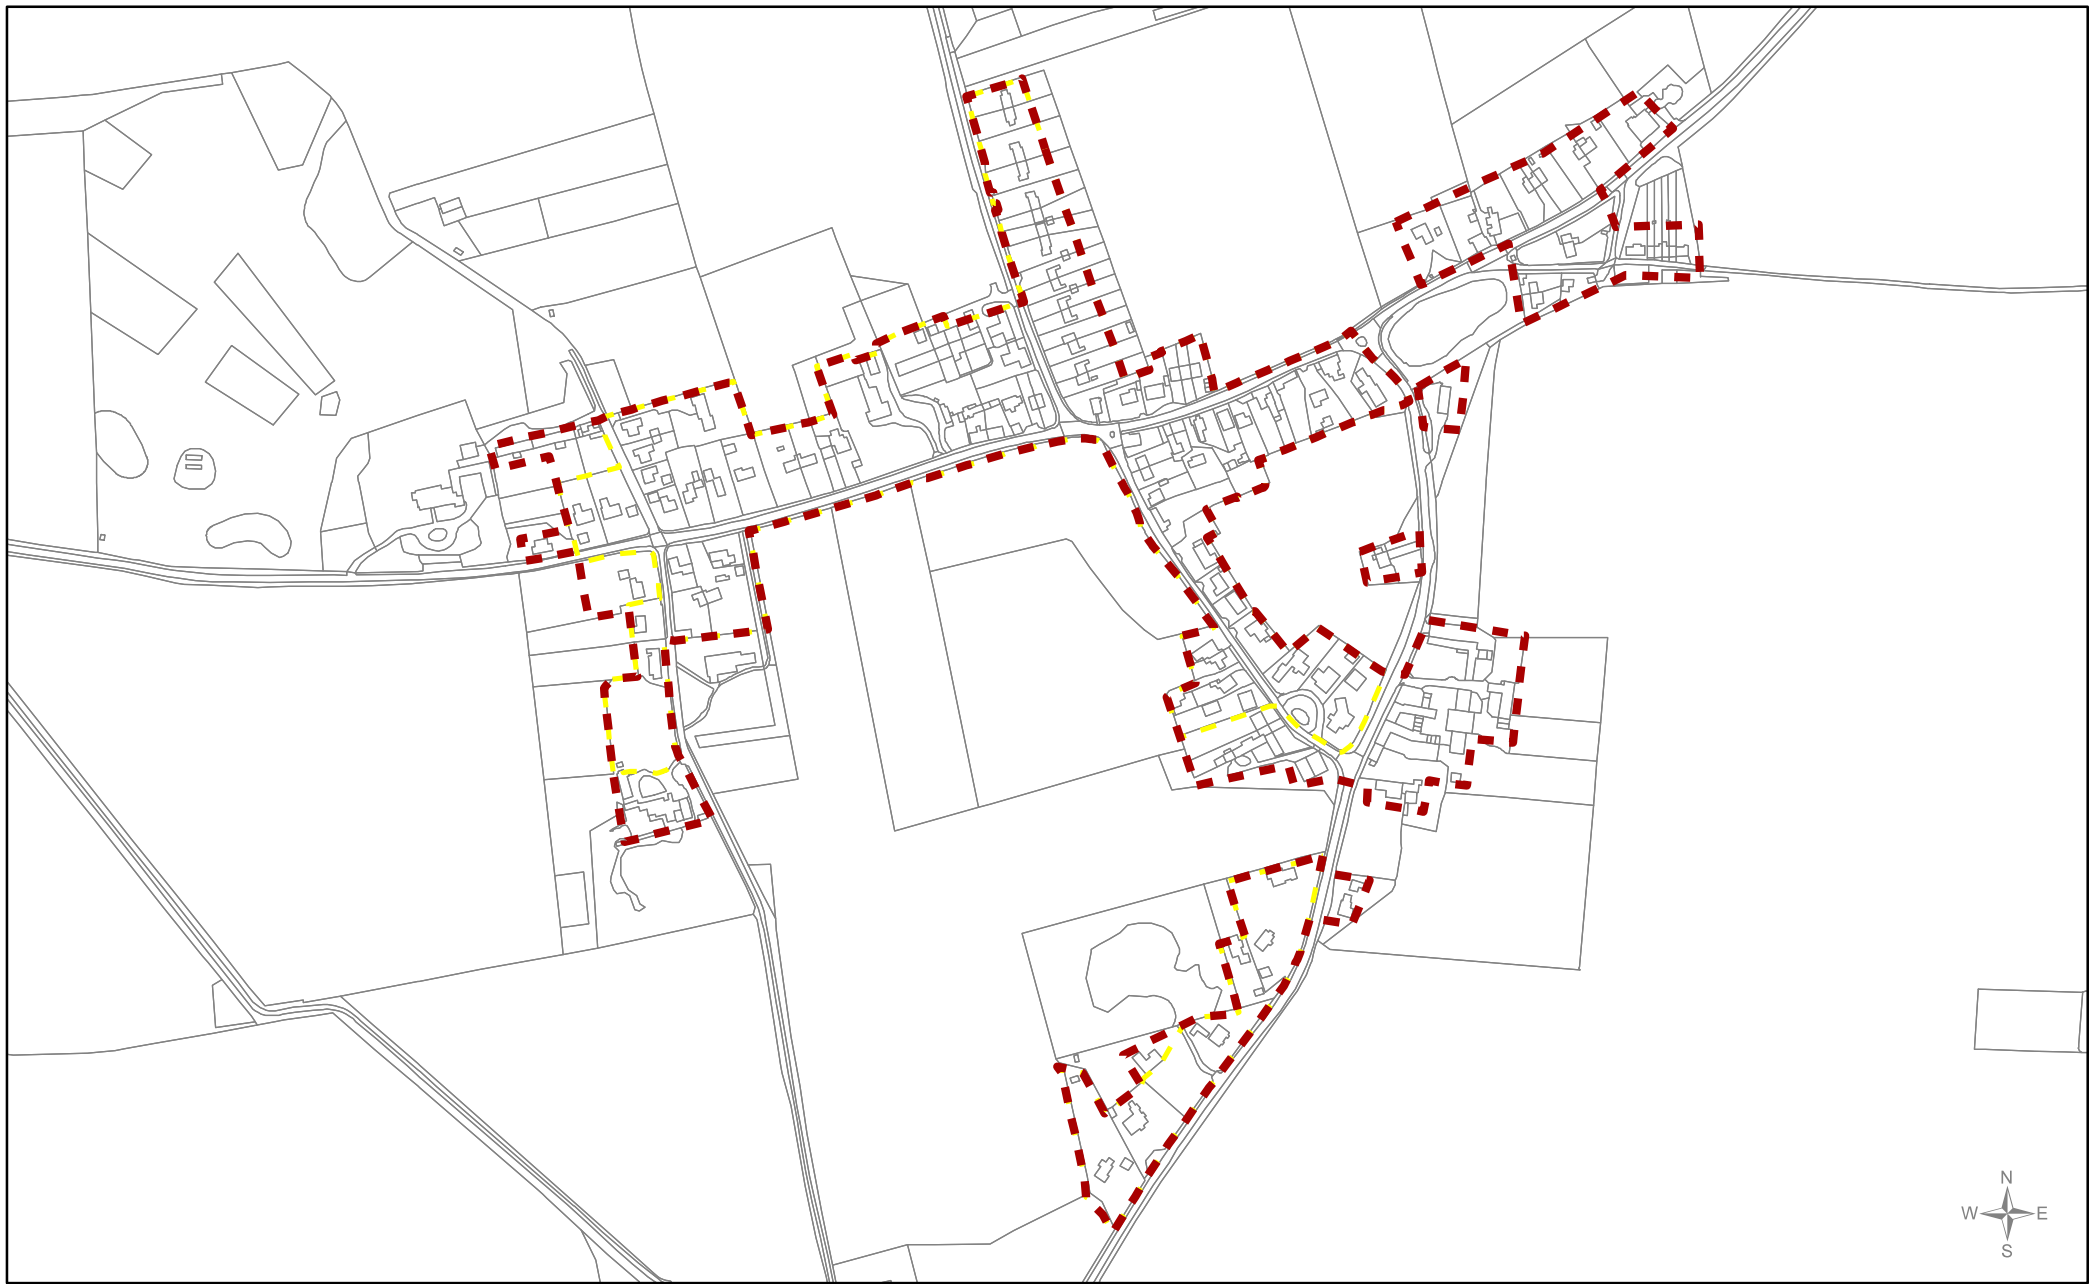

Scale
1:5,000

 Drawn by
FB/PP

Date
04/08/2017

 Reference Number
009b_SOUTH

Legend

-  Draft boundary suggestions reviewed
-  First draft boundary suggestion

© Crown copyright and
 database rights 2017
 Ordnance Survey 100024314