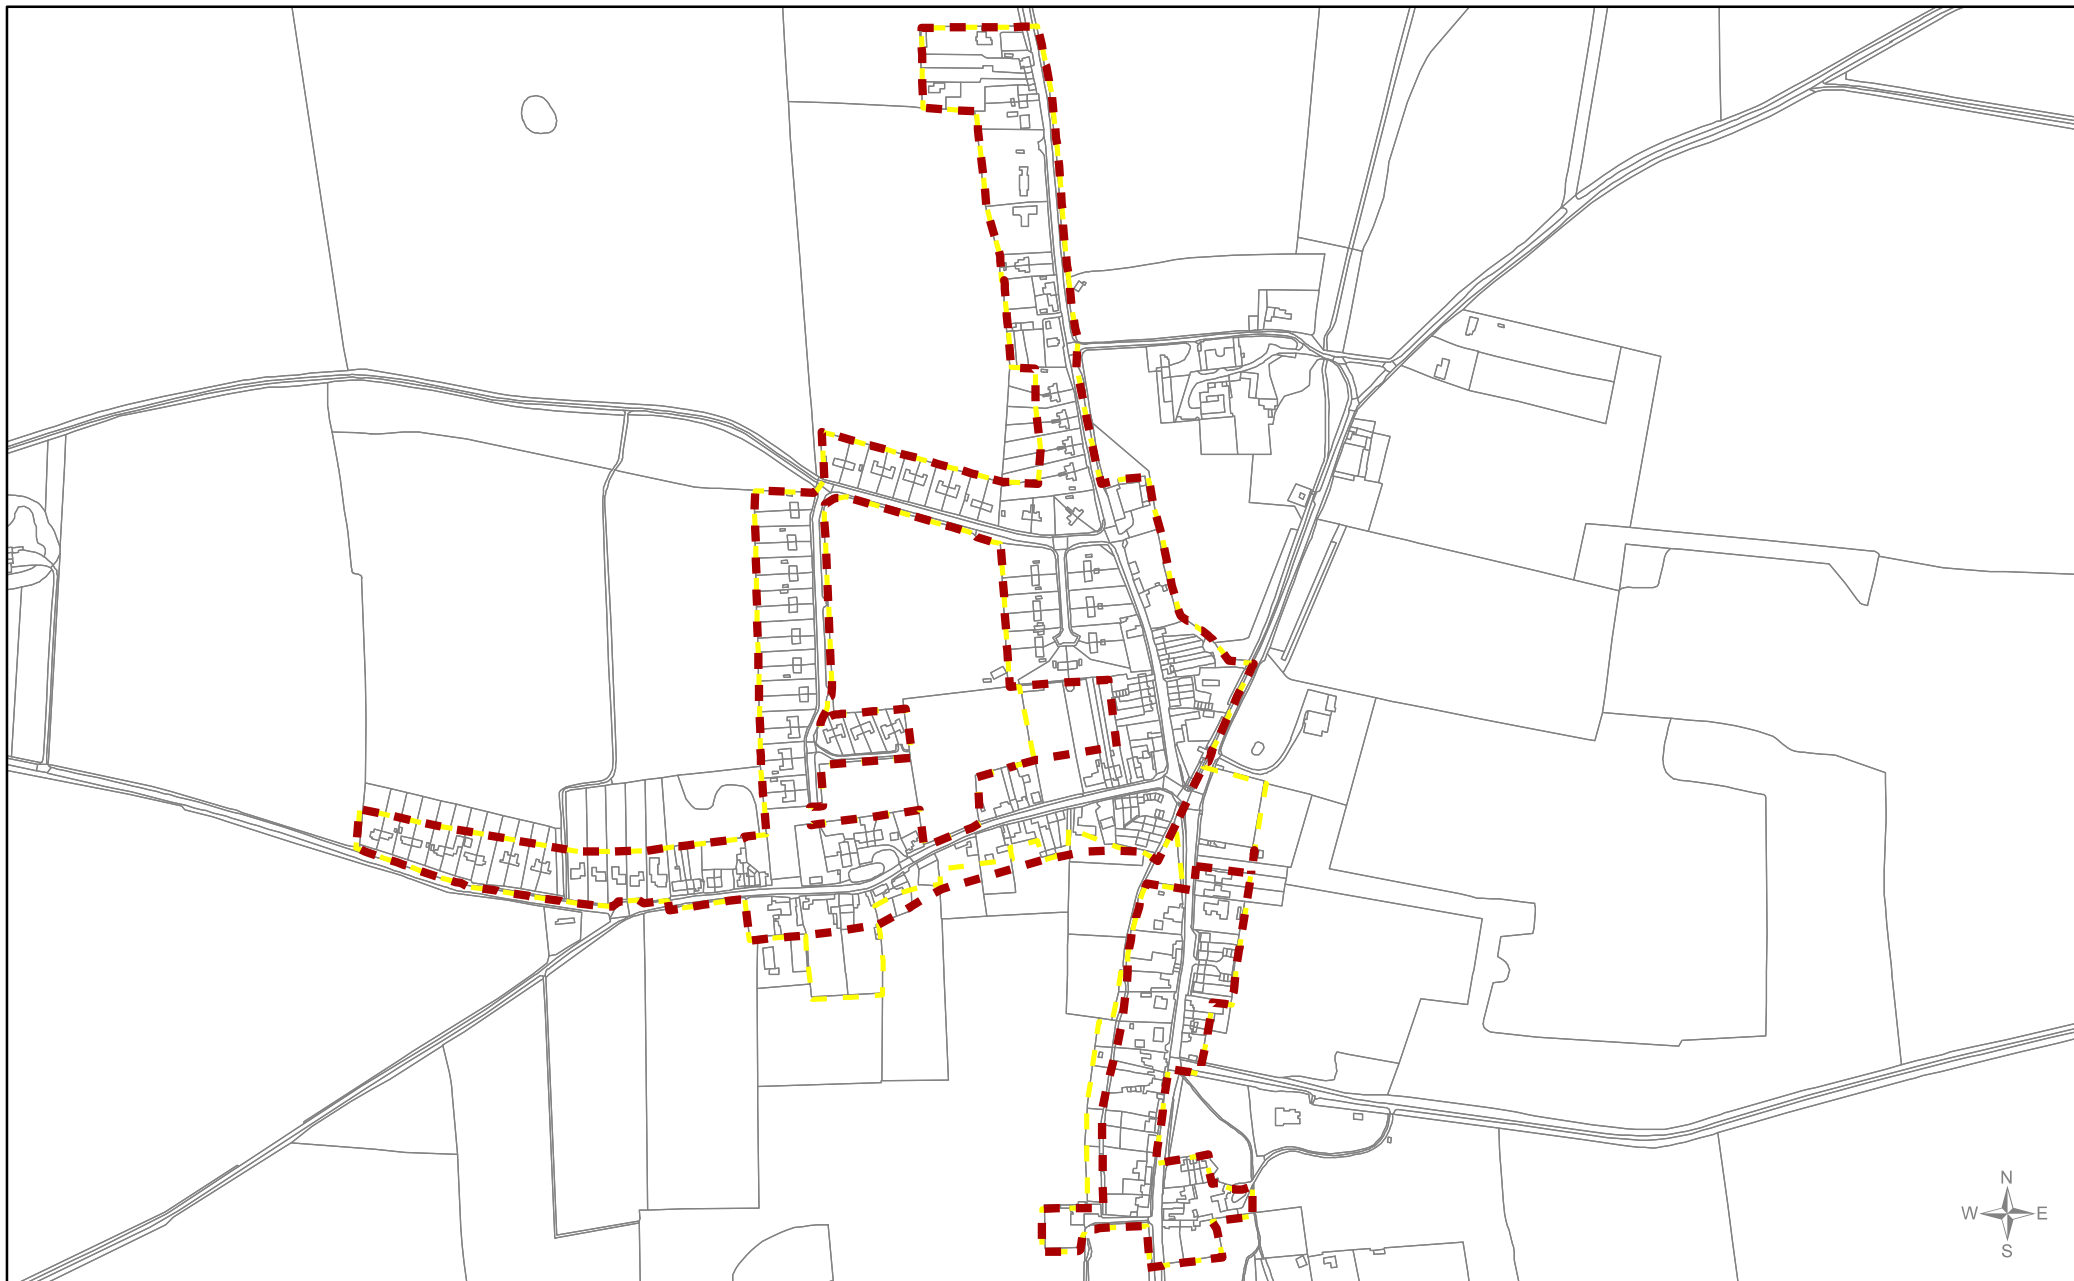

Borough Council of King's Lynn & West Norfolk Tel. 01553 616200 Email: ldf@west-norfolk.gov.uk	North Creake Evolved DRAFT Development Boundary Suggestion Local Plan review (2016 - 2036) 'Smaller Villages and Hamlets'	Scale 1:6,000 Drawn by FB/PP	Date 04/08/2017 Reference Number 008b	Legend Draft boundary suggestions reviewed First draft boundary suggestion	© Crown copyright and database rights 2017 Ordnance Survey 100024314