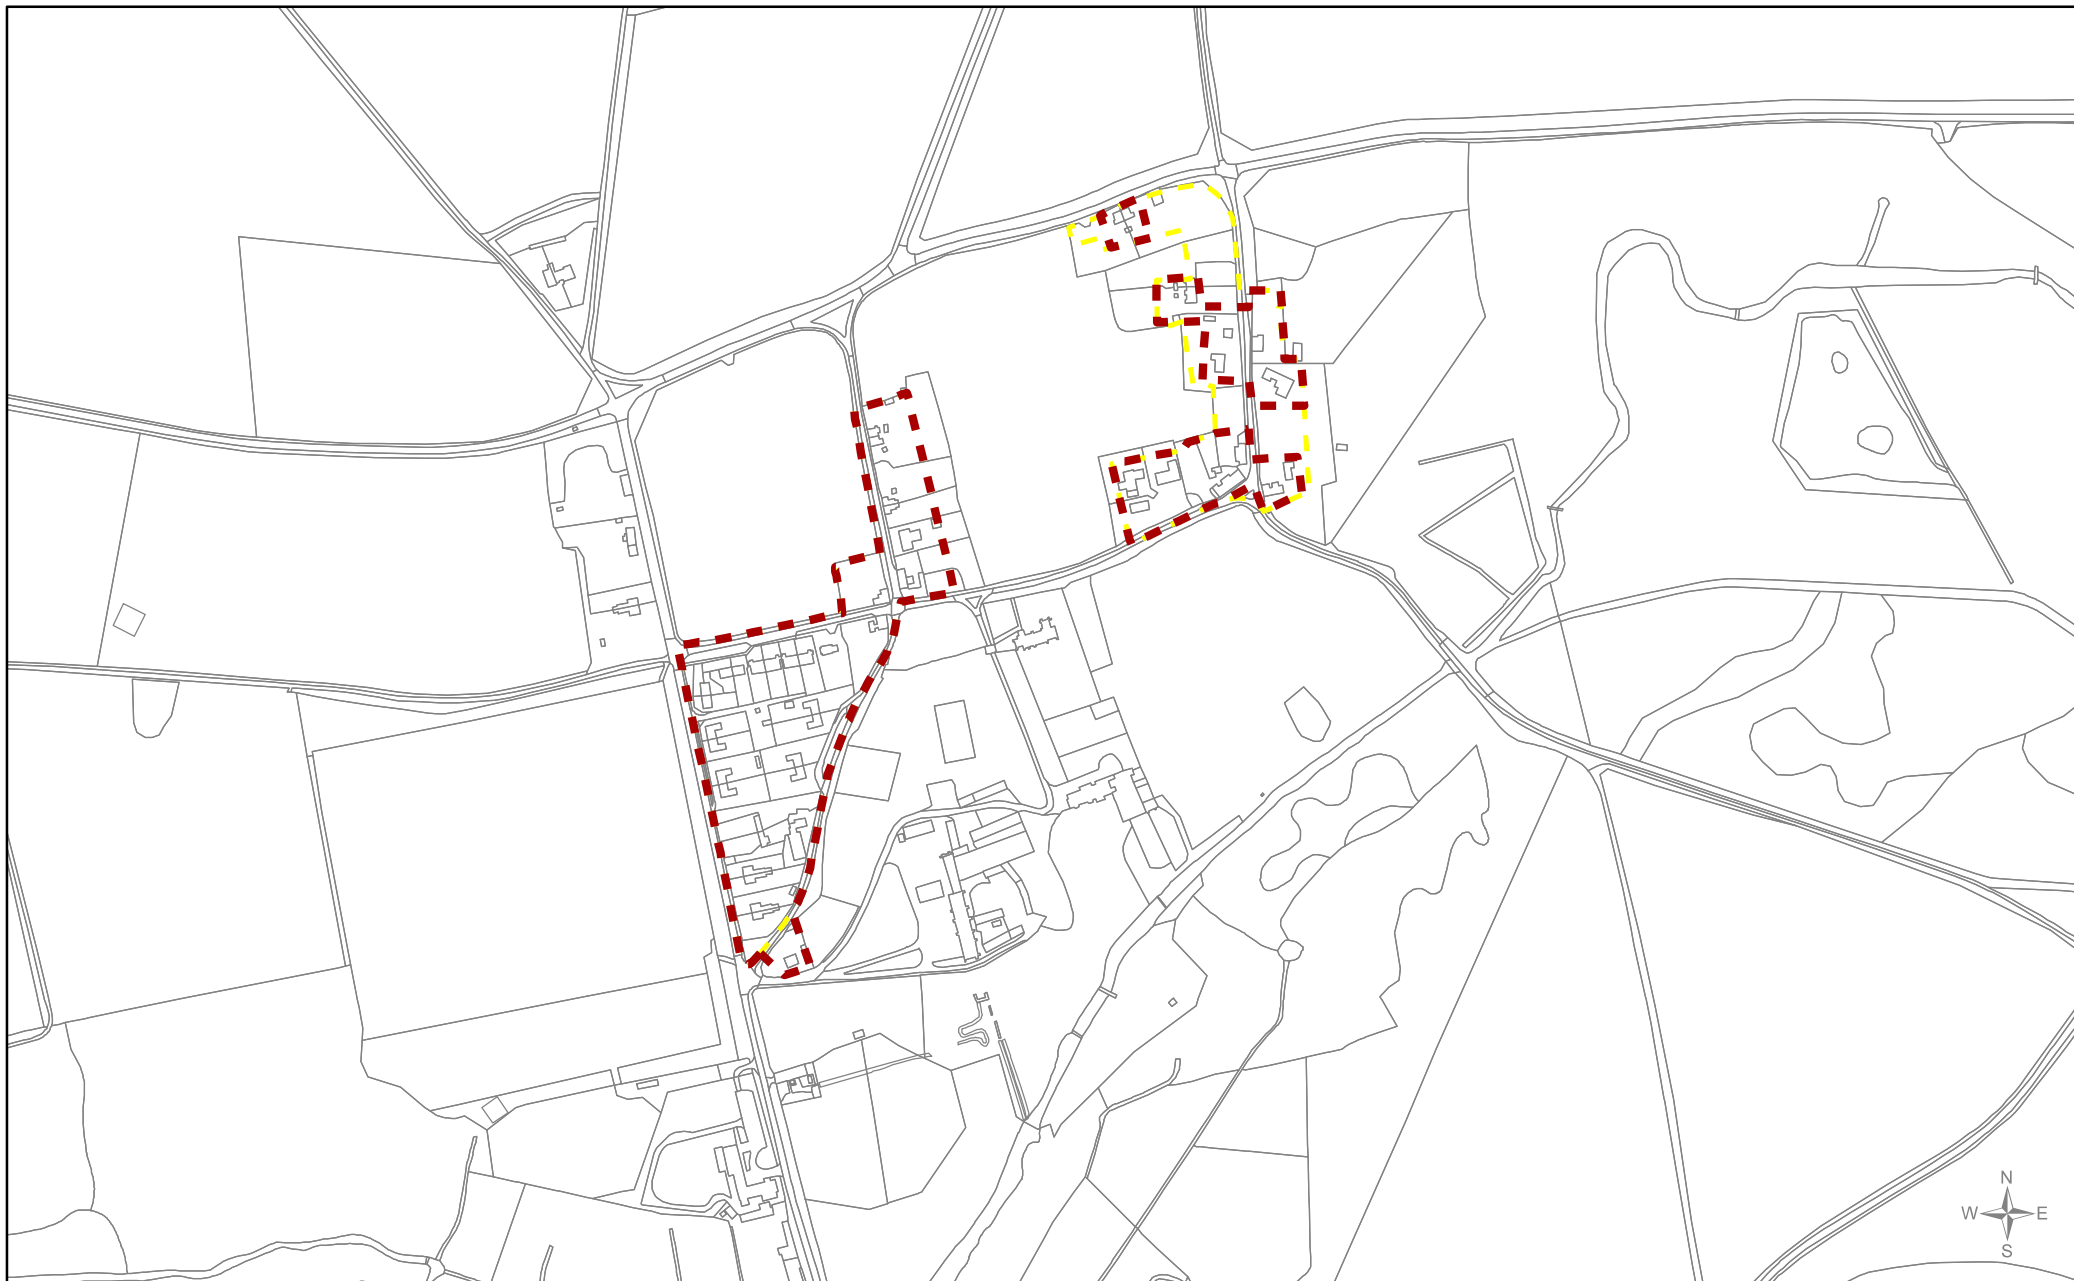

Scale
1:5,000

 Drawn by
FB/PP

Date
04/08/2017

 Reference Number
009b_SOUTH

Legend

-  Draft boundary suggestions reviewed
-  First draft boundary suggestion

© Crown copyright and
 database rights 2017
 Ordnance Survey 100024314