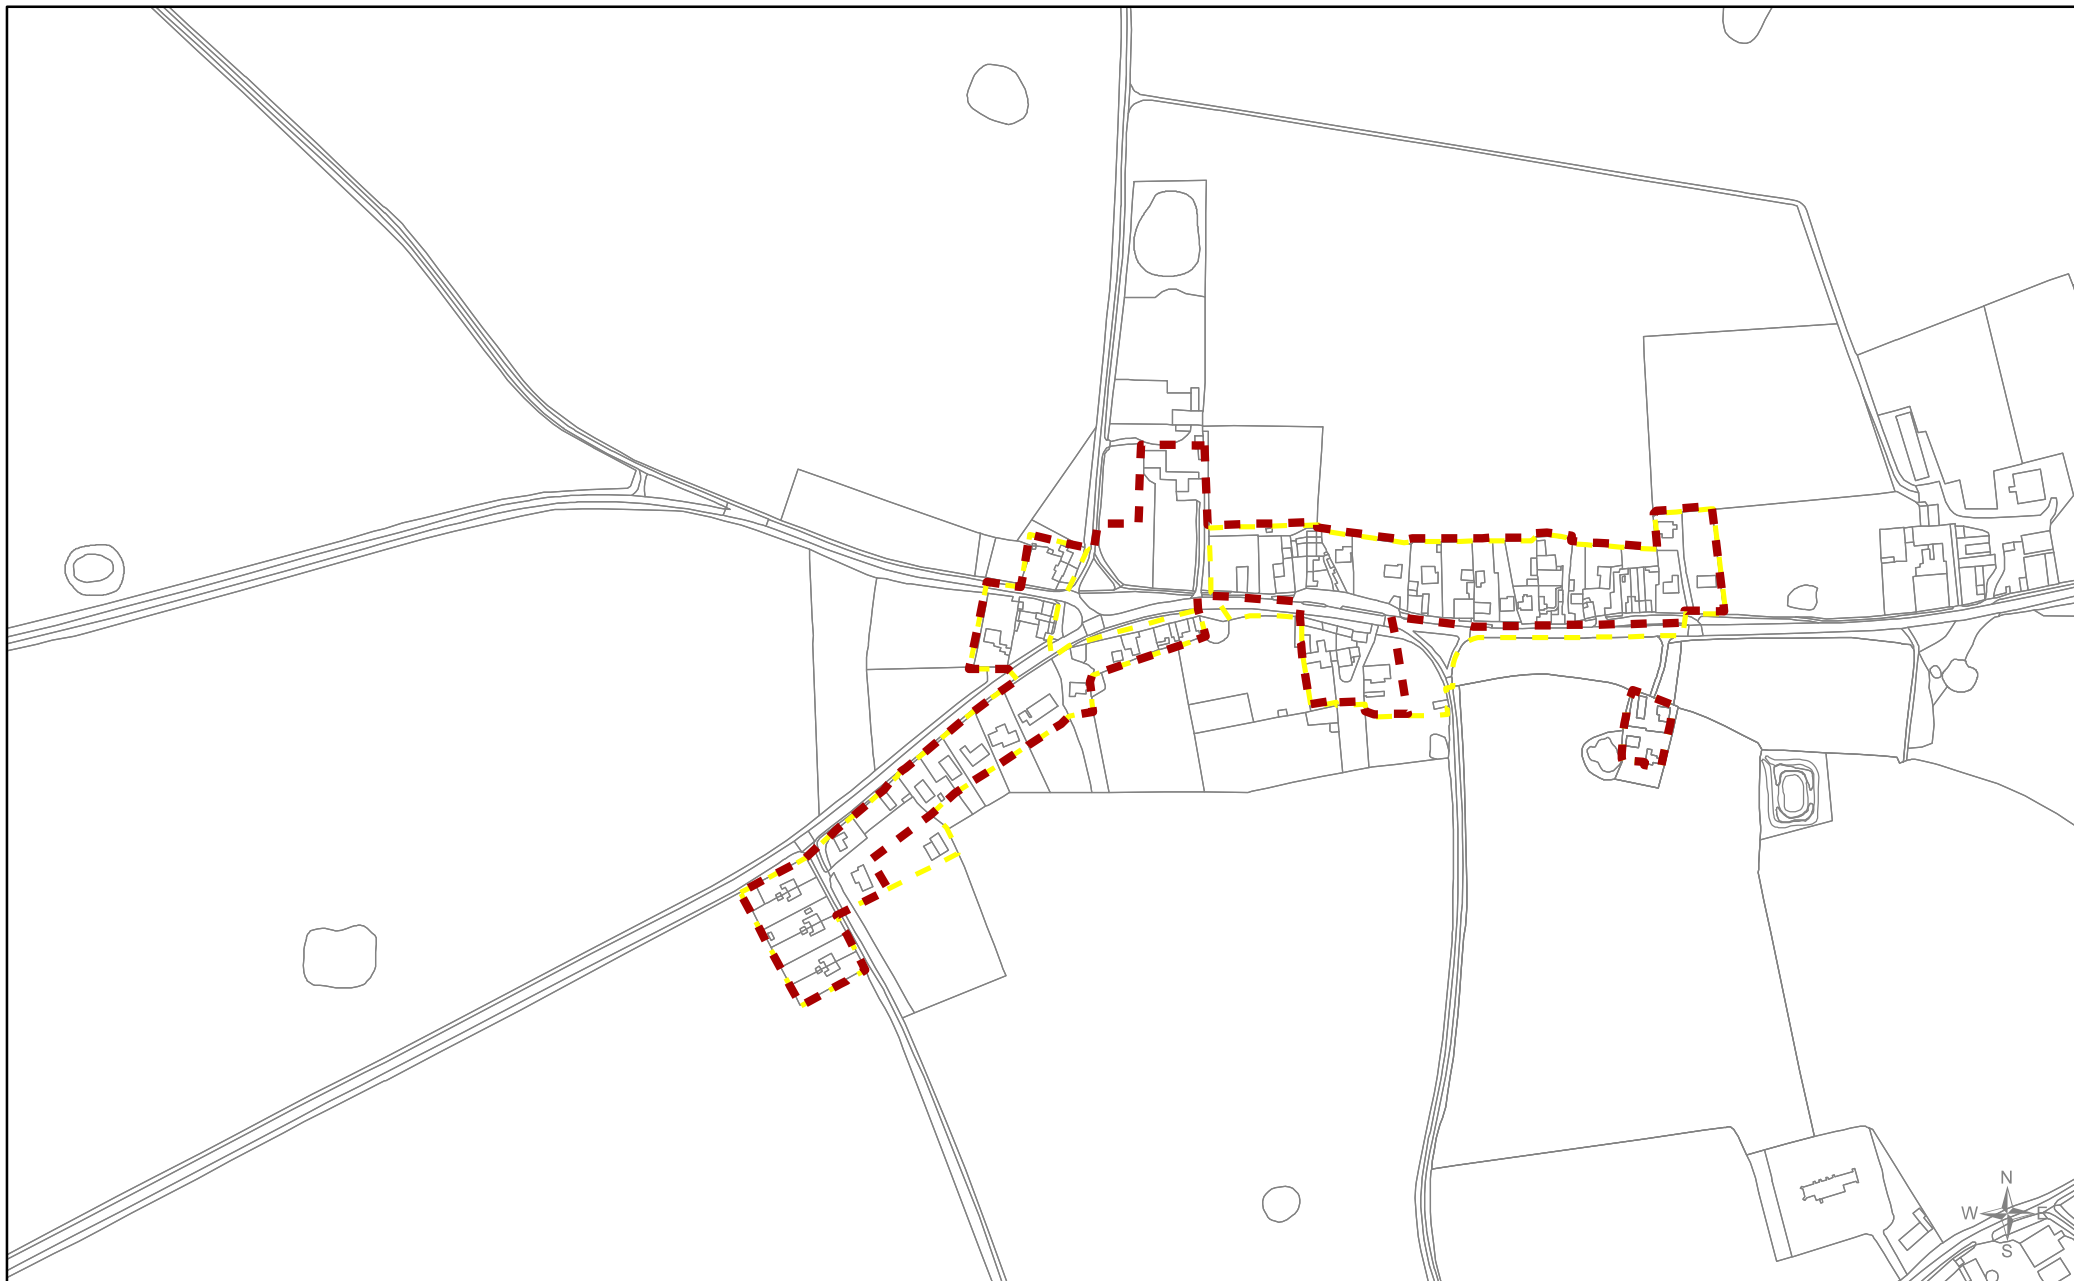

Scale
1:5,000

 Drawn by
FB/PP

Date
04/08/2017

 Reference Number
012b

Legend
 Draft boundary suggestions reviewed
 First draft boundary suggestion

© Crown copyright and
 database rights 2017
 Ordnance Survey 100024314