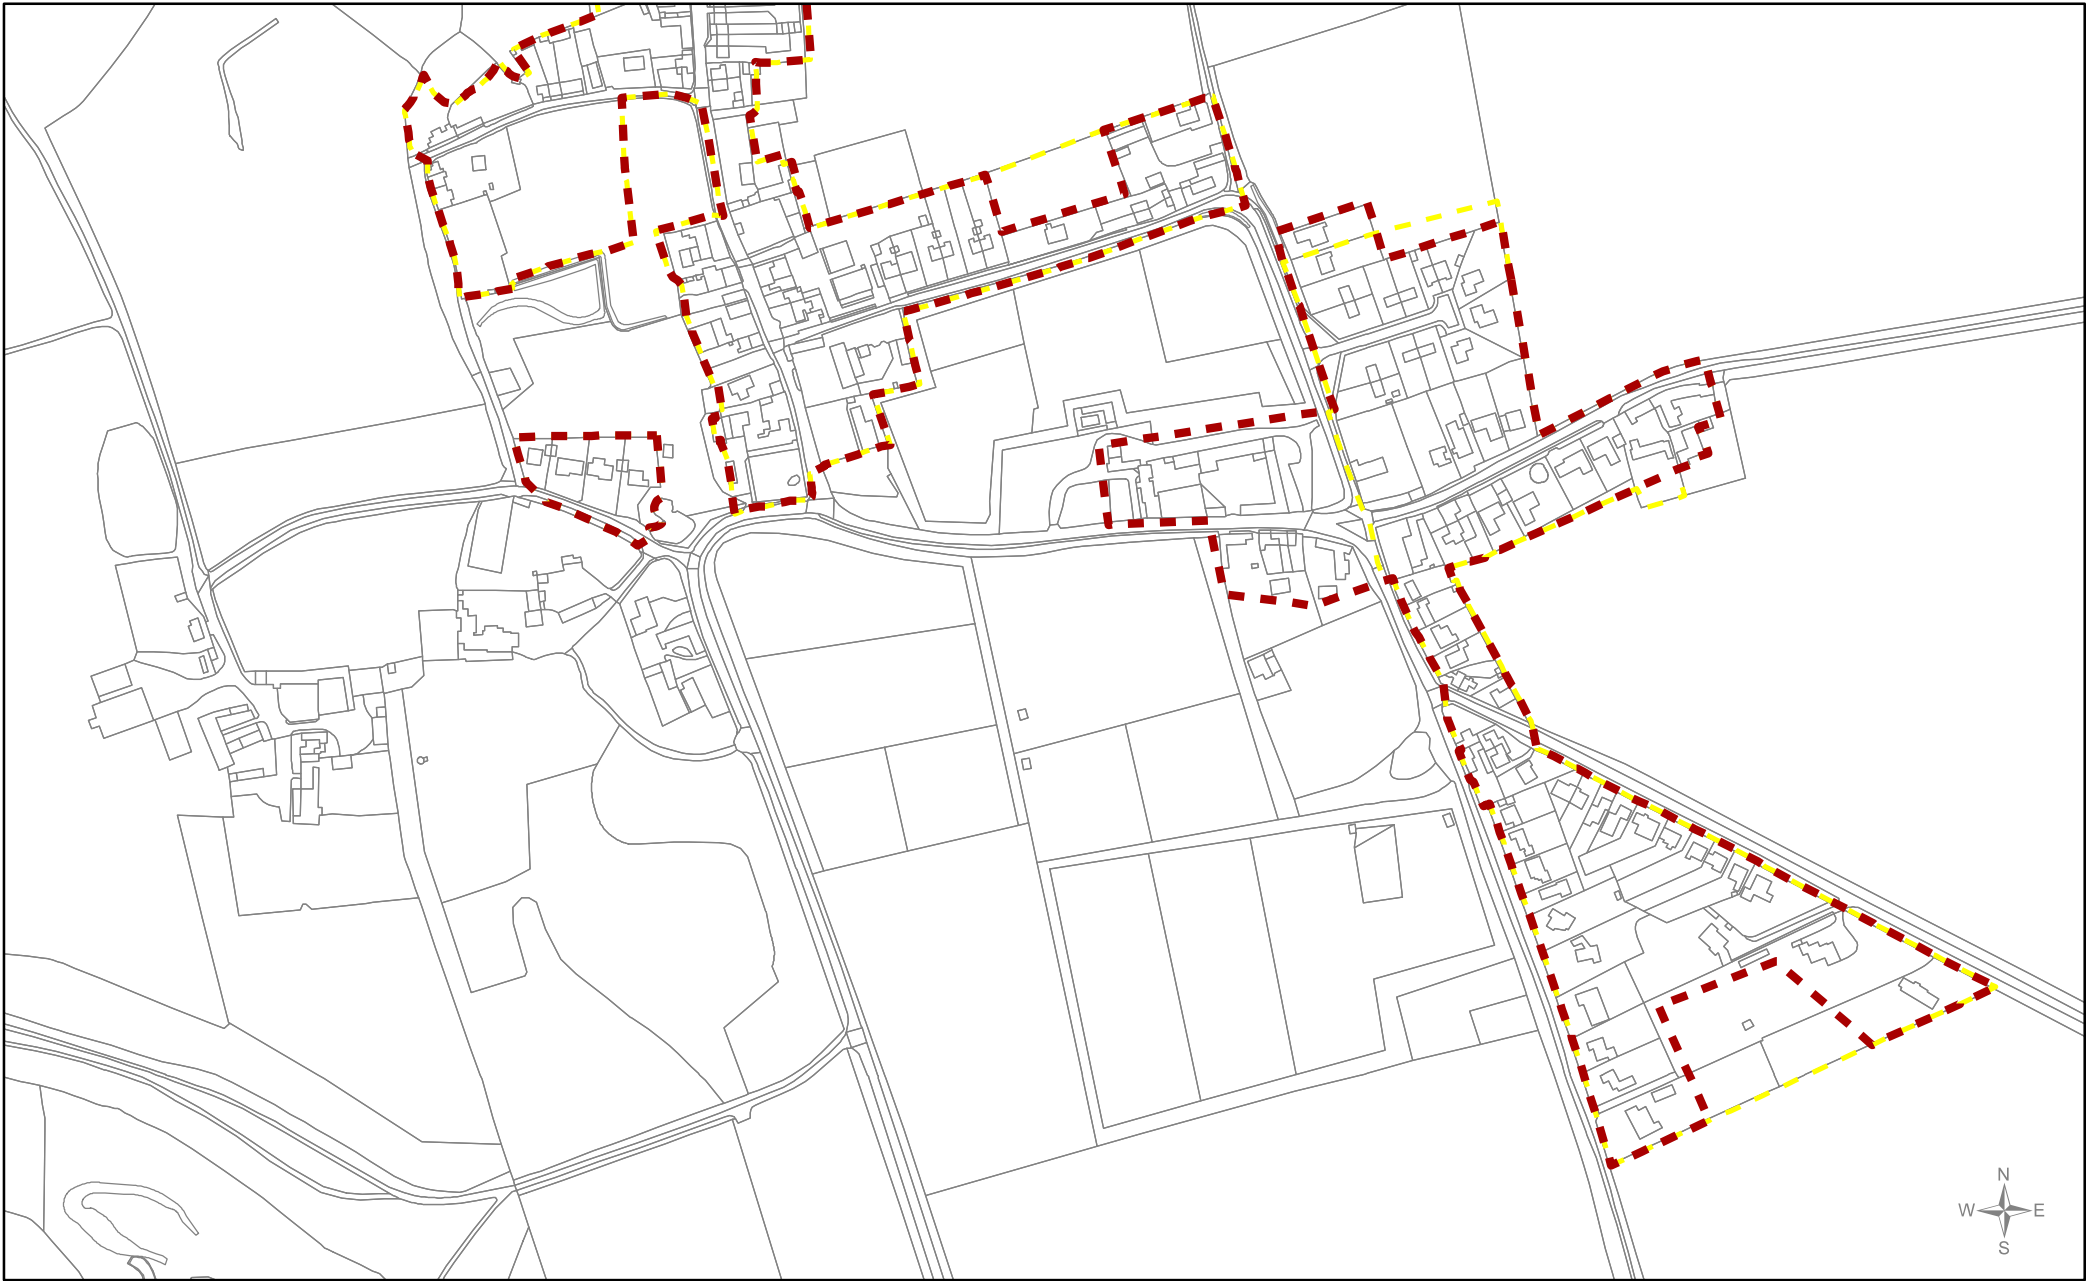

Borough Council of
King's Lynn & West Norfolk
Tel. 01553 616200
Email: ldf@west-norfolk.gov.uk

Ringstead SOUTH
Evolved DRAFT Development Boundary Suggestion

Local Plan review (2016 - 2036)
'Smaller Villages and Hamlets'

Scale
1:4,000

Drawn by
FB/PP

Date
04/08/2017

Reference Number
014b_SOUTH

Legend

- Draft boundary suggestions reviewed
- First draft boundary suggestion

© Crown copyright and database rights 2017
Ordnance Survey 100024314