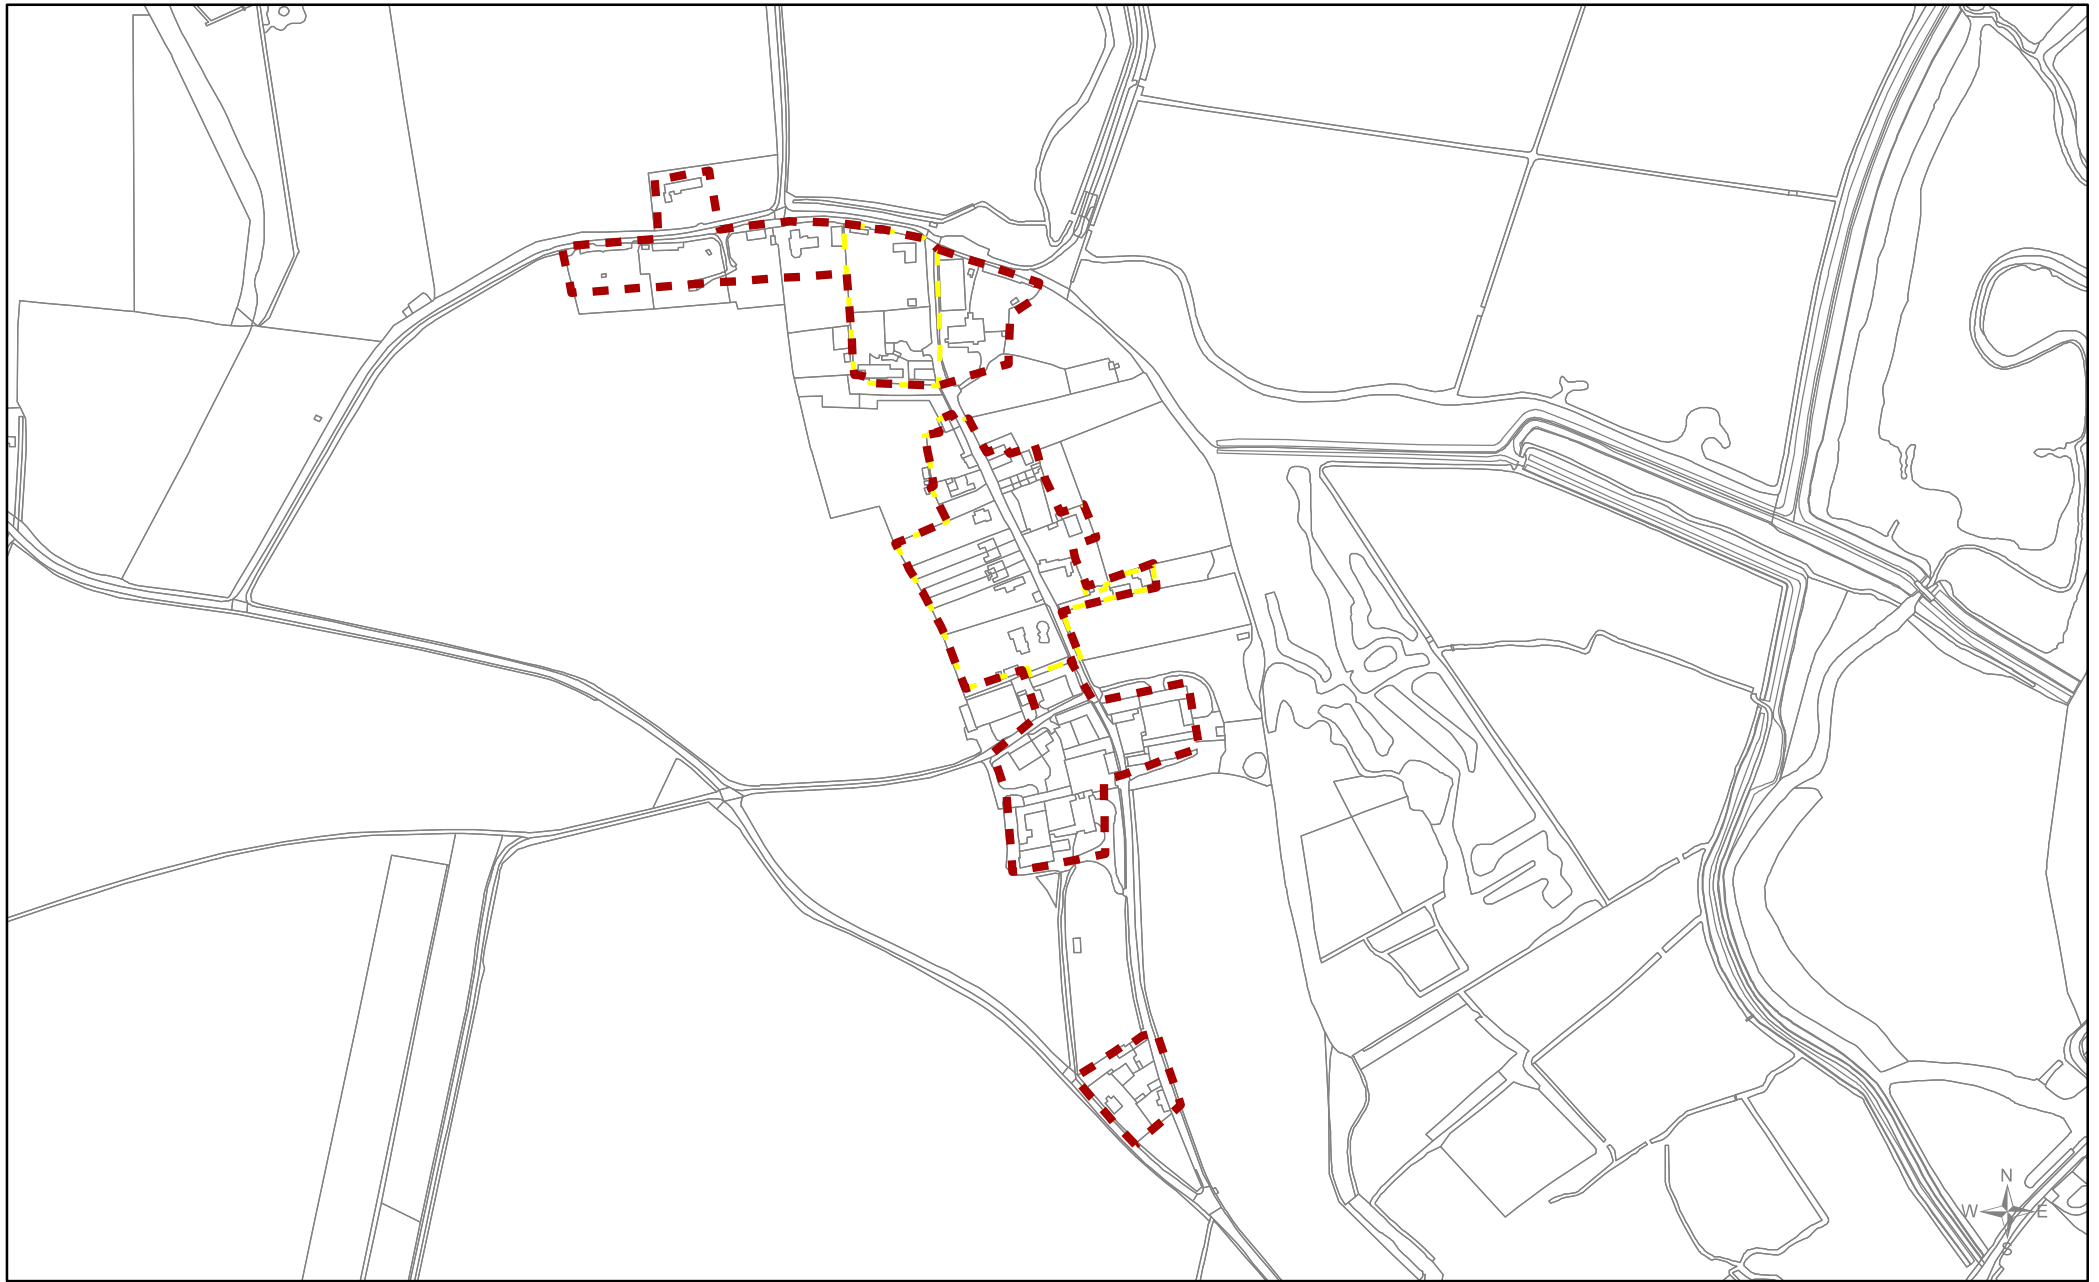

Scale
1:5,000

 Drawn by
FB/PP

Date
04/08/2017

 Reference Number
001b

Legend

-  Draft boundary suggestions reviewed
-  First draft boundary suggestion

© Crown copyright and
 database rights 2017
 Ordnance Survey 100024314