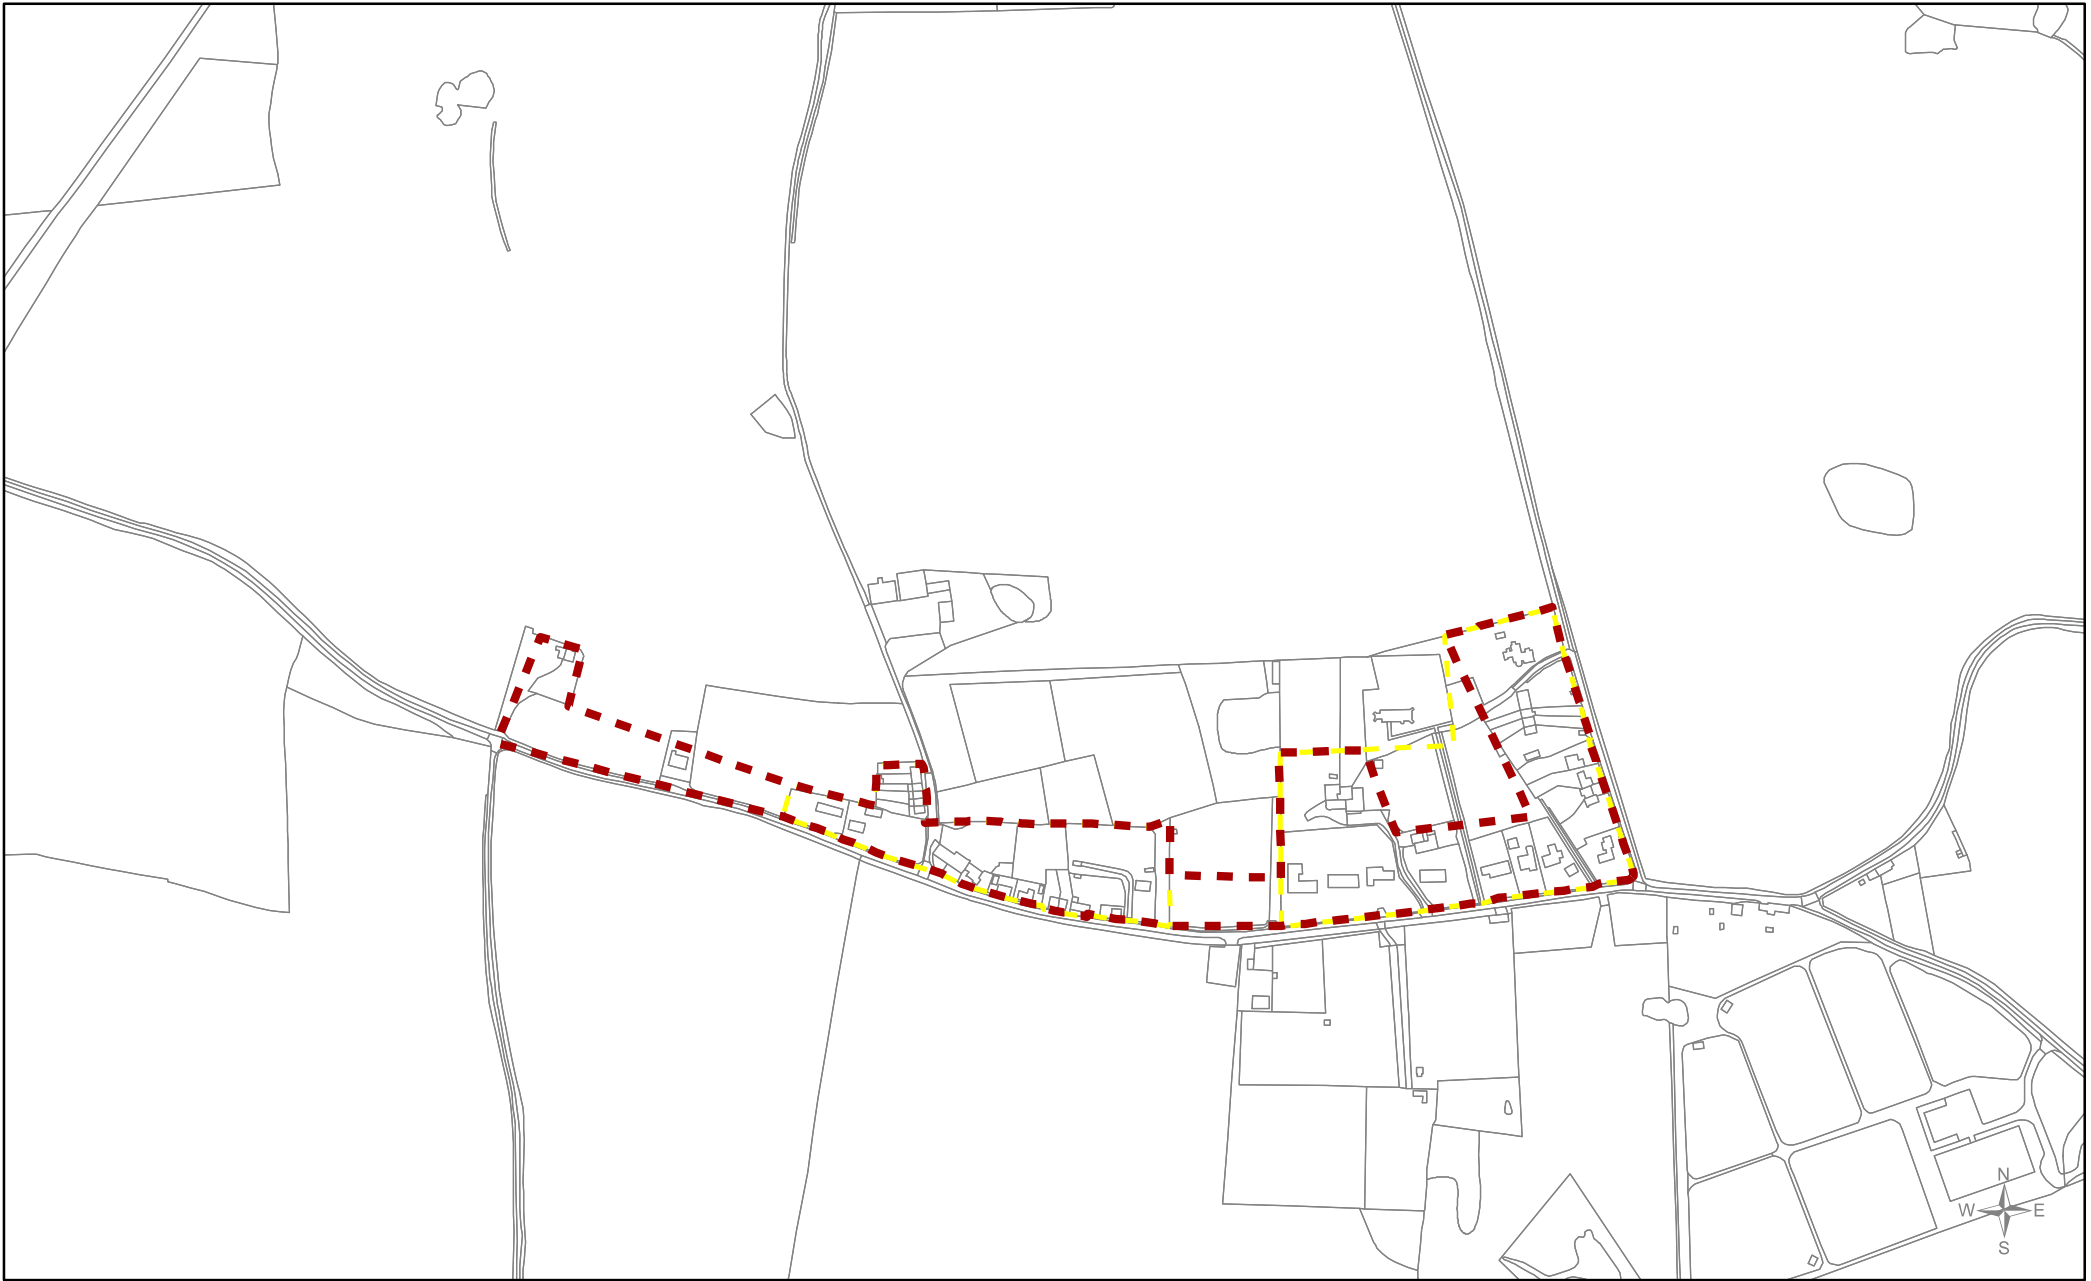

Scale
1:5,000

 Drawn by
FB/PP

Date
04/08/2017

 Reference Number
005b_EAST

Legend
 Draft boundary suggestions reviewed
 First draft boundary suggestion

© Crown copyright and
 database rights 2017
 Ordnance Survey 100024314