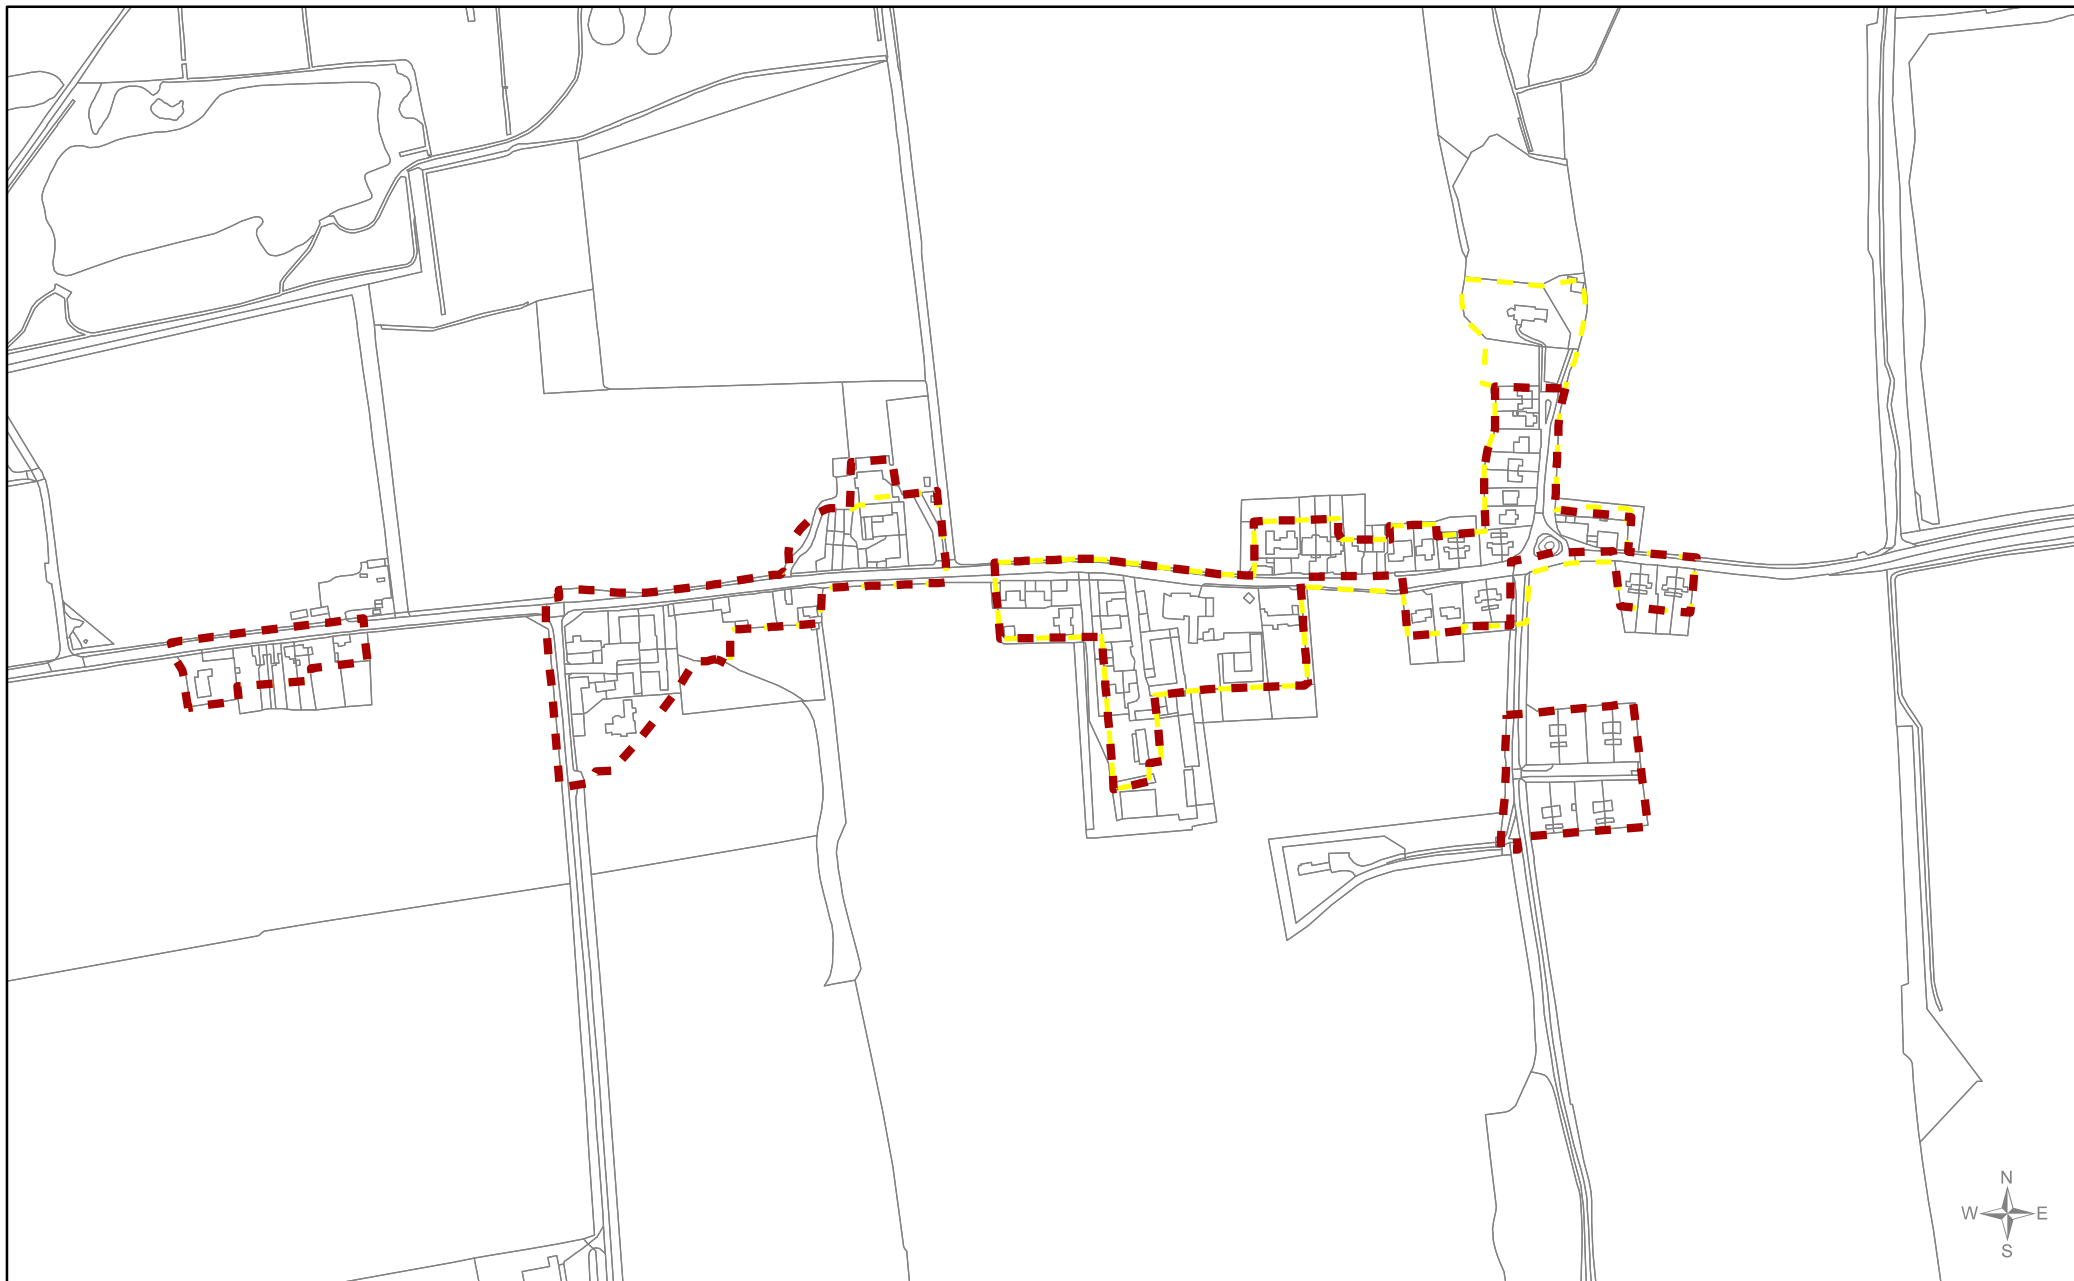

Scale
1:5,000

 Drawn by
FB/PP

Date
04/08/2017

 Reference Number
009b_SOUTH

Legend

-  Draft boundary suggestions reviewed
-  First draft boundary suggestion

© Crown copyright and
 database rights 2017
 Ordnance Survey 100024314

Scale
1:5,000

 Drawn by
FB/PP

Date
04/08/2017

 Reference Number
012b

Legend
 Draft boundary suggestions reviewed
 First draft boundary suggestion

© Crown copyright and
 database rights 2017
 Ordnance Survey 100024314