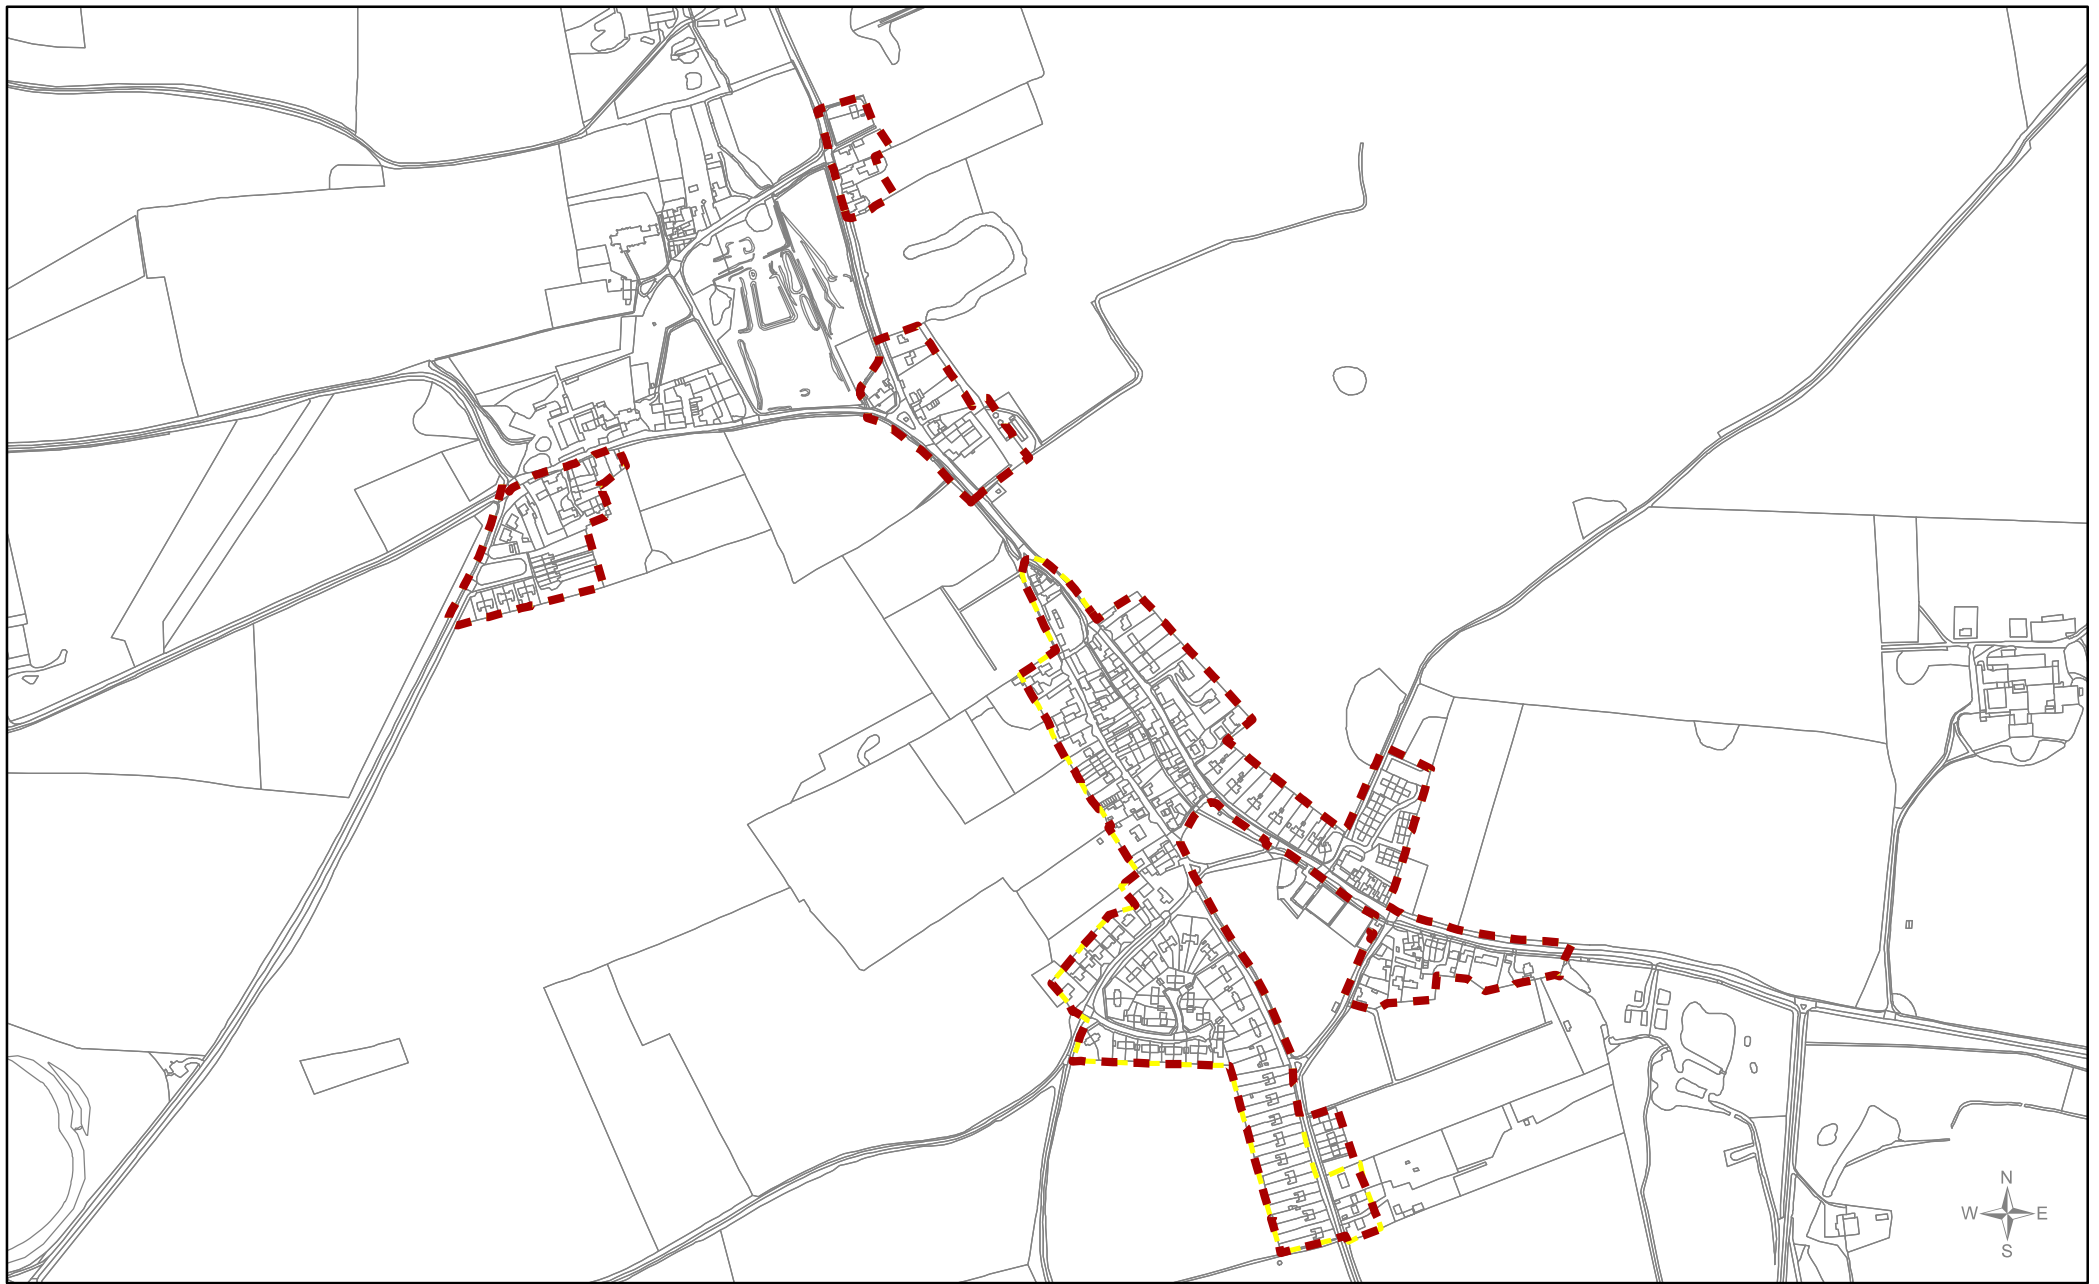

Borough Council of
King's Lynn & West Norfolk
Tel. 01553 616200
Email: ldf@west-norfolk.gov.uk

South Creake
Evolved DRAFT Development Boundary Suggestion

Local Plan review (2016 - 2036)
'Smaller Villages and Hamlets'

Scale
1:8,000

Drawn by
FB/PP

Date
04/08/2017

Reference Number
009b

Legend

- Draft boundary suggestions reviewed
- First draft boundary suggestion

© Crown copyright and
database rights 2017
Ordnance Survey 100024314