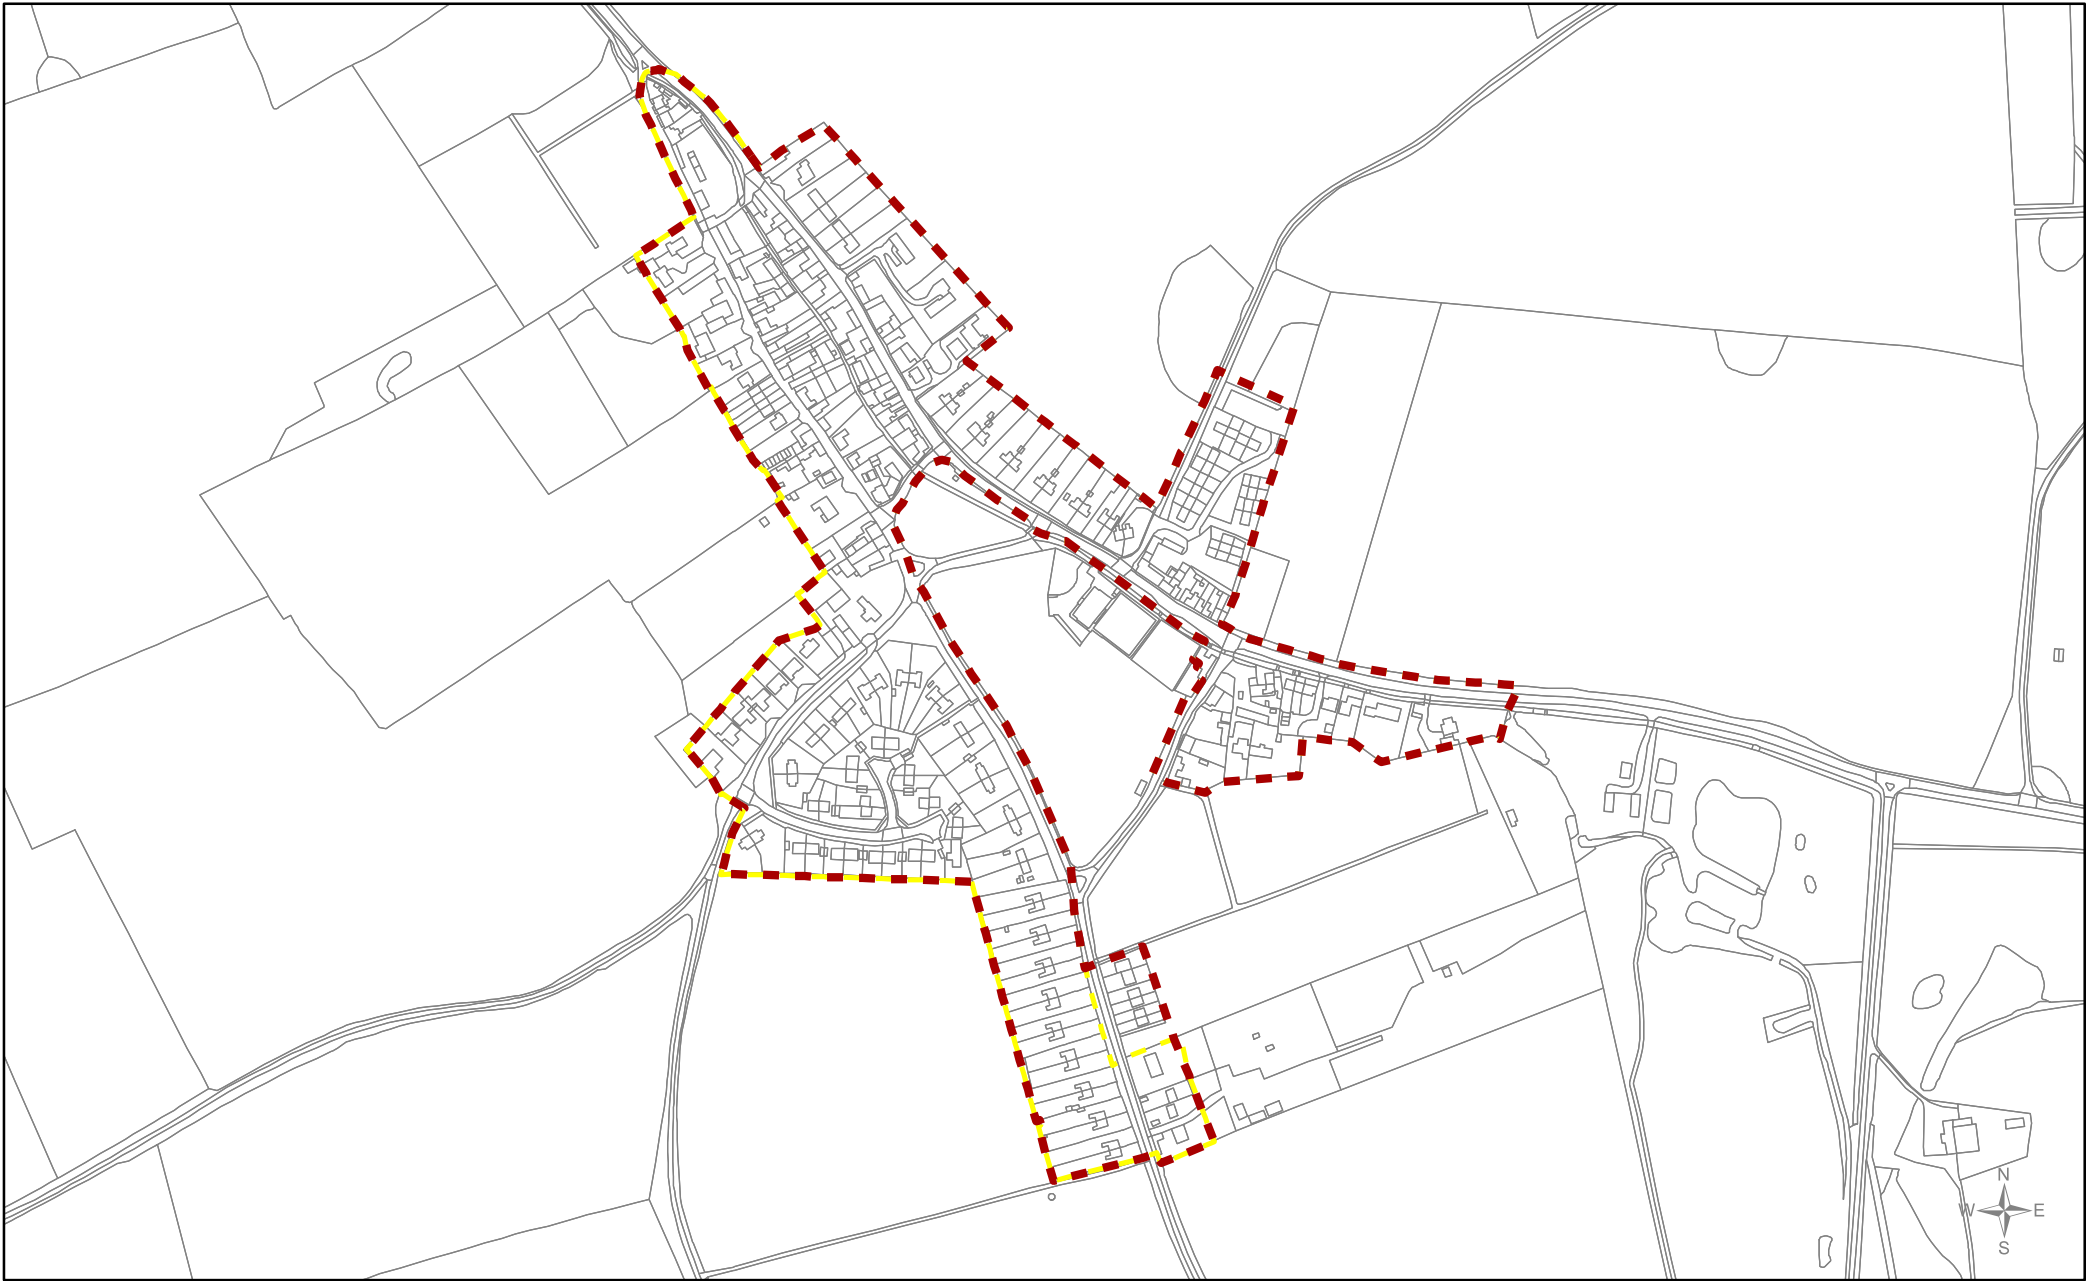

Scale
1:8,000

 Drawn by
FB/PP

Date
04/08/2017

 Reference Number
009b

Legend

-  Draft boundary suggestions reviewed
-  First draft boundary suggestion

© Crown copyright and
 database rights 2017
 Ordnance Survey 100024314