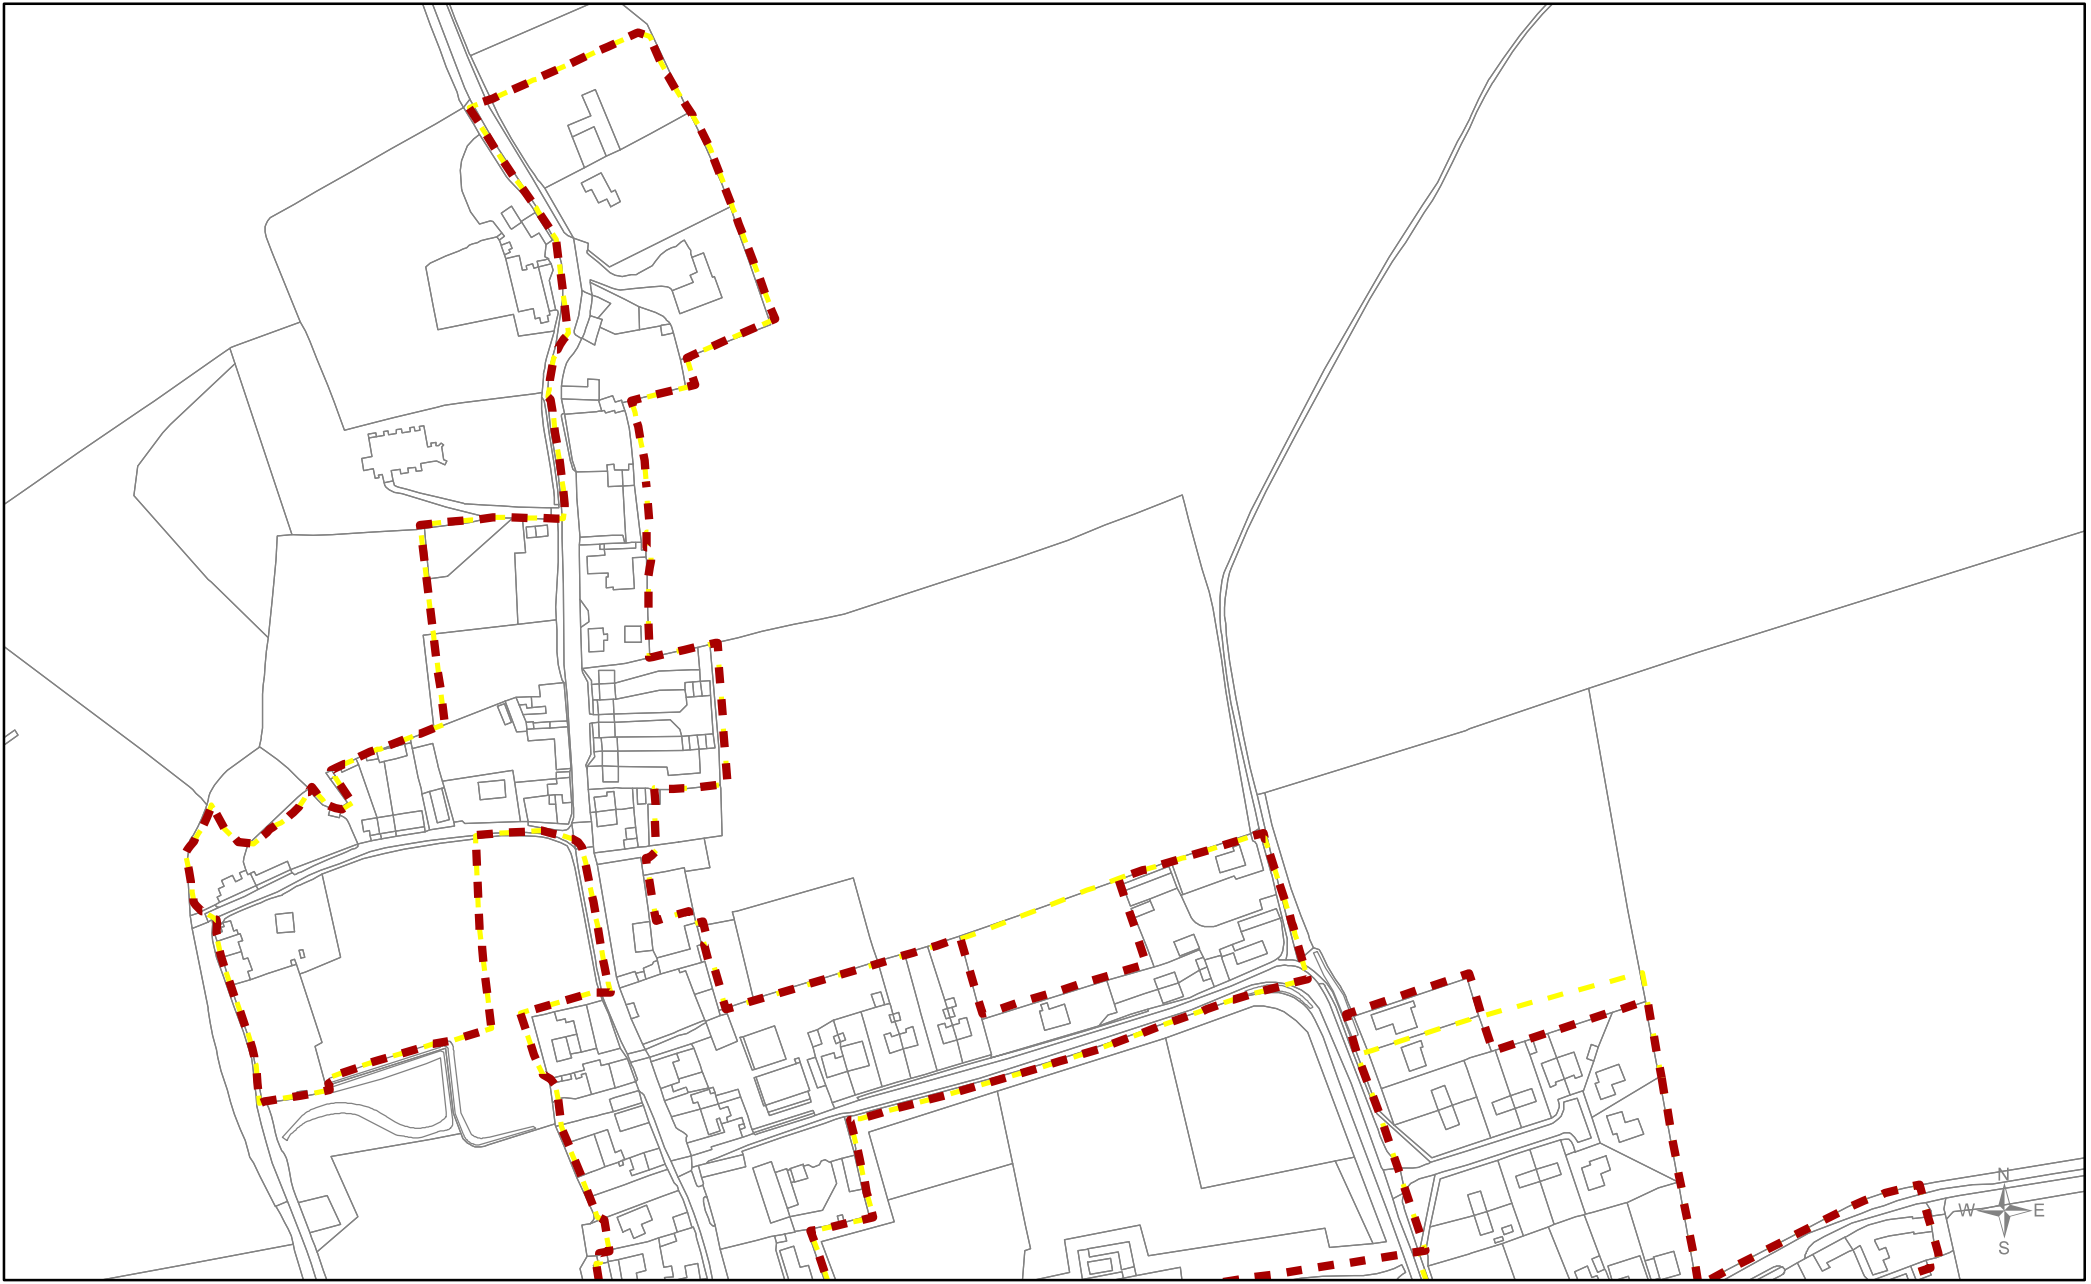

Scale
1:5,000

 Drawn by
FB/PP

Date
04/08/2017

 Reference Number
012b

Legend
 Draft boundary suggestions reviewed
 First draft boundary suggestion

© Crown copyright and
 database rights 2017
 Ordnance Survey 100024314